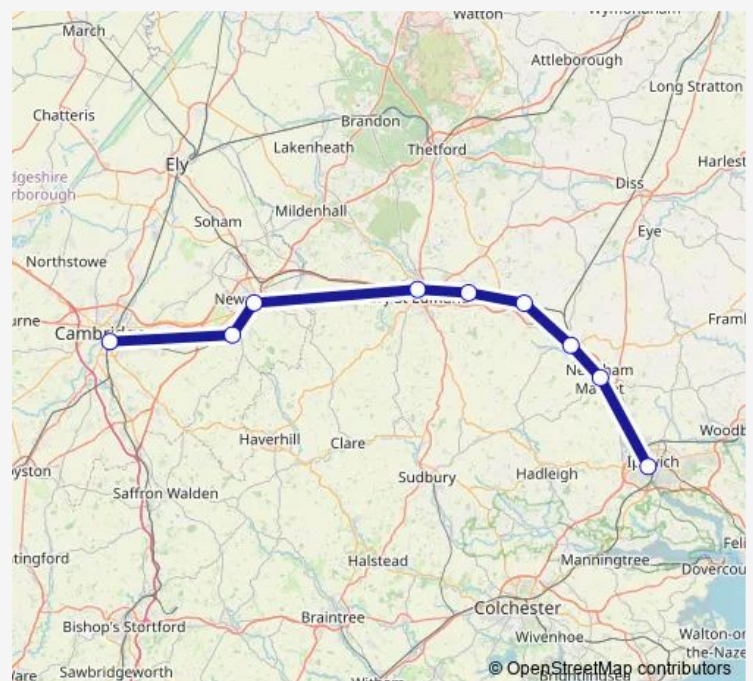

Thurston

Bury St Edmunds

Newmarket

Dullingham

Cambridge

### Route info

Direction: Ipswich

Stops: 9

Trip Duration: 2 hour 45 min

Great Anglia — Cambridge - Ipswich

**Direction**

Cambridge — Ipswich

9 stops

[Open route schedule](#)

Cambridge

Dullingham

Newmarket

Bury St Edmunds

Thurston

Elmswell

Stowmarket

## Route info

Direction: Cambridge

Stops: 9

Trip Duration: 2 hour 40 min

Great Anglia Rail Replacement Bus Service time schedules and route maps are available in an offline PDF at [busmaps.com](#). Use the [busmaps.com](#) website to see live bus times, train schedule or subway schedule, and step-by-step directions for all public transit in Cambridge