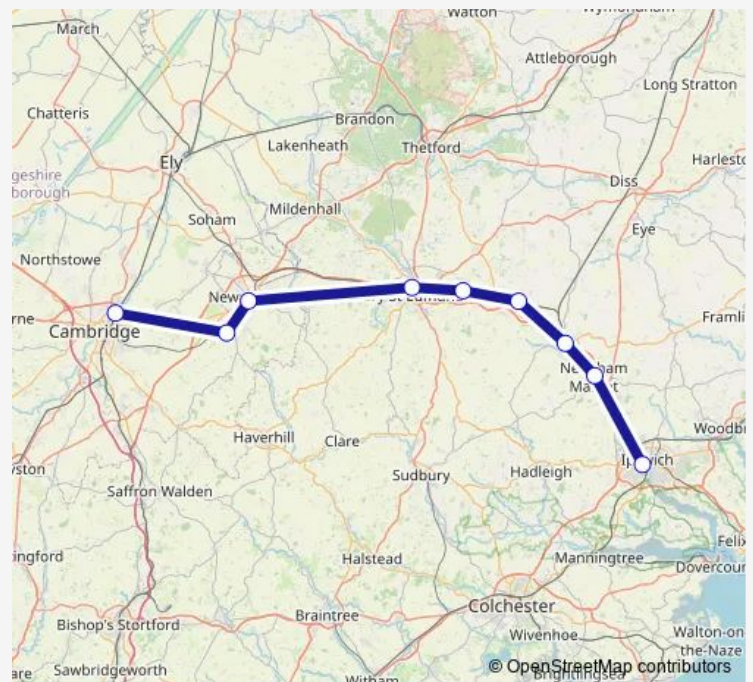

—

Friday

—

Saturday

23:05

Sunday

—

Route info

Direction: Cambridge North

Stops: 9

Trip Duration: 2 hour 35 min

Great Anglia — Cambridge North - Ipswich

Great Anglia Rail Replacement Bus Service time schedules and route maps are available in an offline PDF at busmaps.com. Use the busmaps.com website to see live bus times, train schedule or subway schedule, and step-by-step directions for all public transit in Cambridge