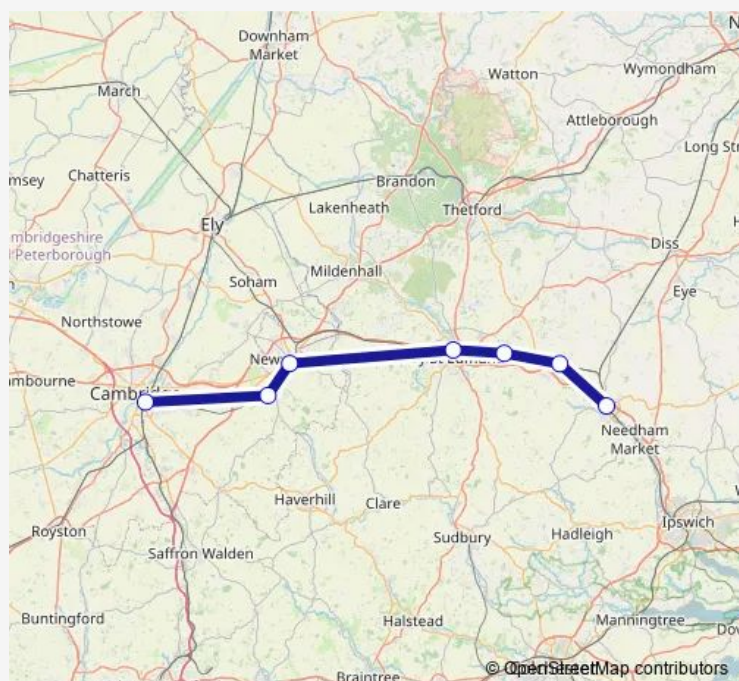

Newmarket

Dullingham

Cambridge

### Route info

Direction: Stowmarket

Stops: 7

Trip Duration: 2 hour 0 min

Great Anglia — Cambridge - Stowmarket

**Direction**

Cambridge — Stowmarket

7 stops

[Open route schedule](#)

Cambridge

Dullingham

Newmarket

Bury St Edmunds

Thurston

Elmswell

Stowmarket

## Route info

Direction: Cambridge

Stops: 7

Trip Duration: 2 hour 0 min

Great Anglia Rail Replacement Bus Service time schedules and route maps are available in an offline PDF at [busmaps.com](https://busmaps.com). Use the [busmaps.com](https://busmaps.com) website to see live bus times, train schedule or subway schedule, and step-by-step directions for all public transit in Cambridge