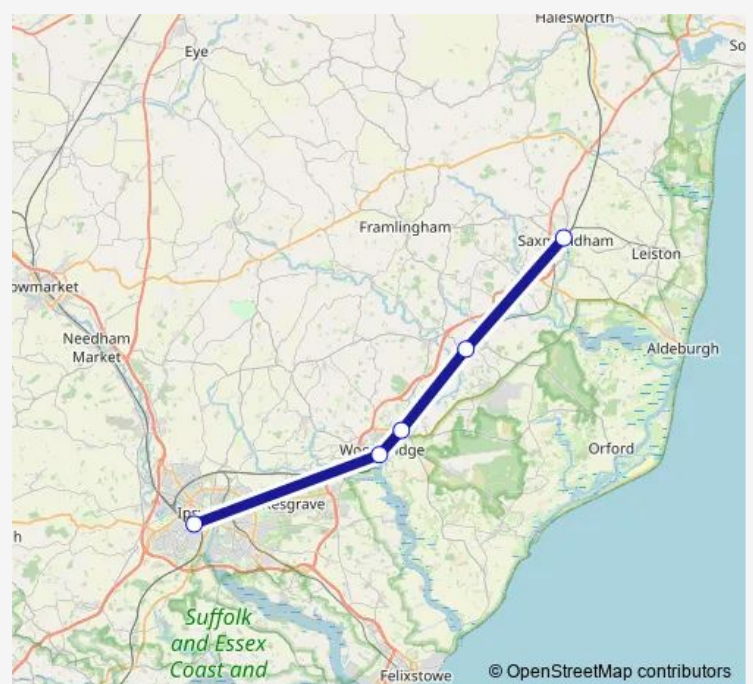

### Route info

Direction: Saxmundham

Stops: 2

Trip Duration: 0 hour 50 min

**Direction**

Ipswich — Saxmundham

5 stops

[Open route schedule](#)

**Route info**

Direction: Ipswich

Stops: 5

Trip Duration: 1 hour 13 min

**Direction**

Saxmundham — Ipswich

5 stops

[Open route schedule](#)