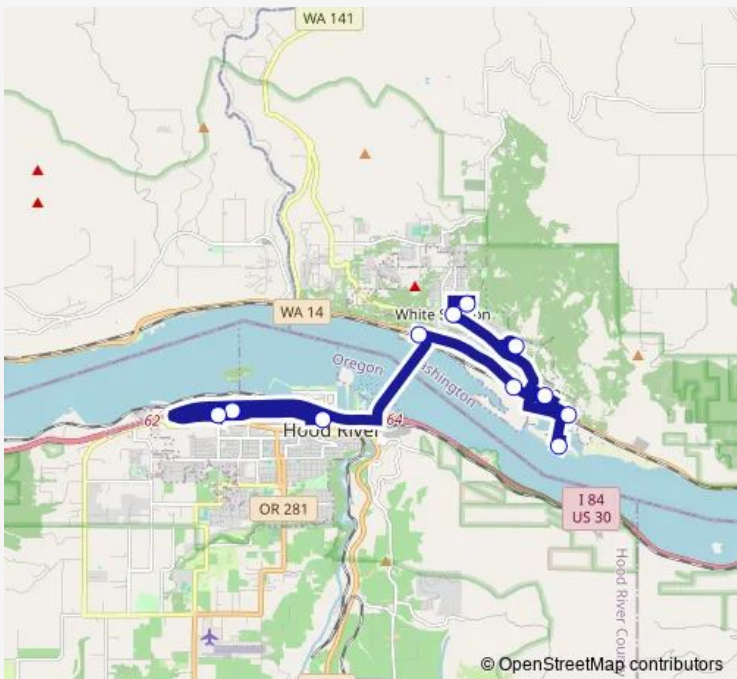

Bus White Salmon to Hood River

[Go to website](#)

Direction
 Downtown Hood River CAT stop 4th & Columbia — Pioneer Center and Senior Services 501 NE Washington Street, White Salmon

11 stops

[Open route schedule](#)

- Downtown Hood River CAT stop 4th & Columbia
- CAT Transfer 224 Wasco Loop Rd
- Walmart-Upper Rd Rand & Wasco Hr
- White Salmon/Hood River Bridge Park and Ride
- Amtrak Building, Walnut & Depot
- Port of Klickitat Columbia River Way and Spruce, Bingen
- Lions Shelter/Guided Path Hwy 14 & Wind Ranch Rd Bn
- East Bingen/Hostel, Humboldt & Cedar
- Rhine Village Lyons Shelter Rhine Village Dr. Ws
- Downtown White Salmon, Estes & Jewett
- Pioneer Center and Senior Services 501 NE Washington Street, White Salmon

Route schedule
 Downtown Hood River CAT stop 4th & Columbia — Pioneer Center and Senior Services 501 NE Washington Street, White Salmon

Monday	07:14-18:30
Tuesday	07:14-18:30
Wednesday	07:14-18:30
Thursday	07:14-18:30
Friday	07:14-18:30
Saturday	—
Sunday	—

Route info
 Direction: Downtown Hood River CAT stop 4th & Columbia
 Stops: 11
 Trip Duration: 0 hour 50 min

Direction

Pioneer Center and Senior Services 501 NE Washington Street, White Salmon — Downtown Hood River CAT stop 4th & Columbia