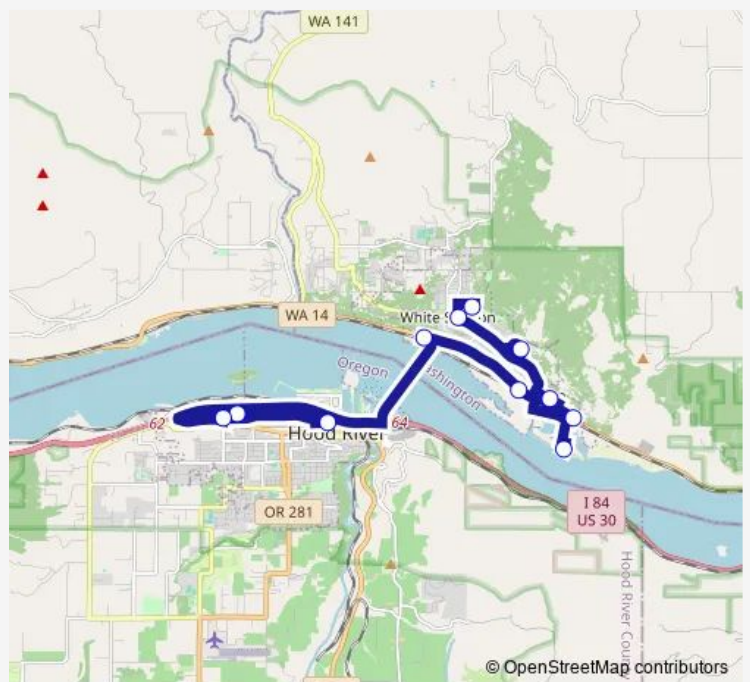

Bus White Salmon to Hood River

[Go to website](#)

Direction
 Downtown Hood River CAT stop 4th & Columbia — Pioneer Center and Senior Services 501 NE Washington Street, White Salmon

11 stops

[Open route schedule](#)

- Downtown Hood River CAT stop 4th & Columbia
- CAT Transfer 224 Wasco Loop Rd
- Walmart-Upper Rd Rand & Wasco Hr
- White Salmon/Hood River Bridge Park and Ride
- Amtrak Building, Walnut & Depot
- Port of Klickitat Columbia River Way and Spruce, Bingen
- Lions Shelter/Guided Path Hwy 14 & Wind Ranch Rd Bn
- East Bingen/Hostel, Humboldt & Cedar
- Rhine Village Lyons Shelter Rhine Village Dr. Ws
- Downtown White Salmon, Estes & Jewett
- Pioneer Center and Senior Services 501 NE Washington Street, White Salmon

Route schedule
 Downtown Hood River CAT stop 4th & Columbia — Pioneer Center and Senior Services 501 NE Washington Street, White Salmon

Monday	07:14-18:30
Tuesday	07:14-18:30
Wednesday	07:14-18:30
Thursday	07:14-18:30
Friday	07:14-18:30
Saturday	—
Sunday	—

Route info
 Direction: Downtown Hood River CAT stop 4th & Columbia
 Stops: 11
 Trip Duration: 0 hour 39 min

Direction

Pioneer Center and Senior Services 501 NE Washington Street, White Salmon — Downtown Hood River CAT stop 4th & Columbia