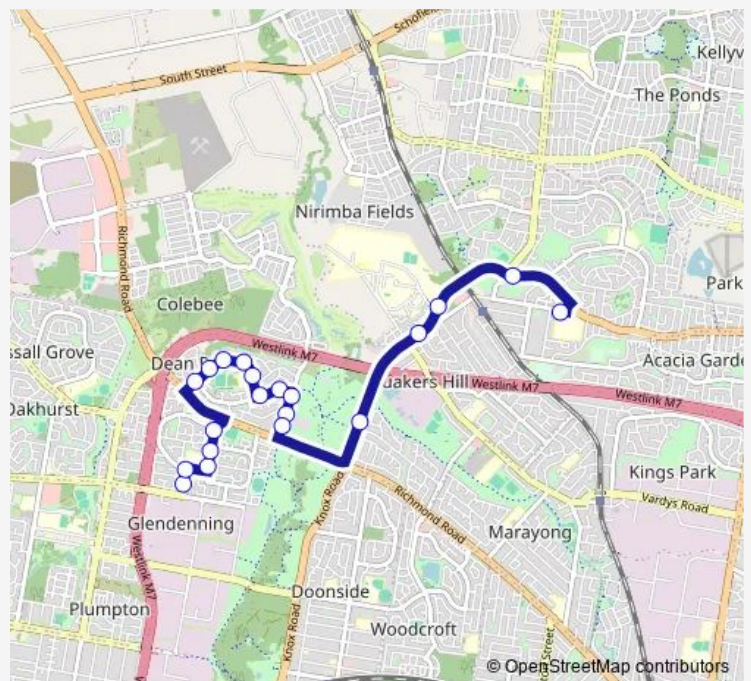

School Bus 6072 Glendenning to Quakers Hill Hs

[Go to website](#)

Direction

Adrienne St Before Azzopardi Av — Quakers Hill High School, Lalor Rd

20 stops

[Open route schedule](#)

- Adrienne St Before Azzopardi Av
- Adrienne St At Armitage Dr
- Golding Dr After Armitage Dr
- Golding Dr Opp Winten Dr
- Golding Dr Before Armitage Dr
- Yarramundi Dr Opp Hoyle Dr
- Yarramundi Dr At Durward St
- Yarramundi Dr At Nathan Cres
- Yarramundi Dr At Books St
- Yarramundi Dr Opp William Dean Public School
- Hoyle Dr At Yarramundi Dr
- Hoyle Dr Opp Wayne St
- Symonds Rd Opp Hoyle Dr
- 30 Symonds Rd
- Symonds Rd Opp St Elizabeth Nursing Home
- Quakers Hill Pkwy Opp Tallagandra Dr
- Quakers Hill Pkwy After Quakers Rd
- Quakers Hill Pkwy After Eastern Rd
- Quakers Hill Pkwy After Hambleton Rd
- Quakers Hill High School, Lalor Rd

Route schedule

Adrienne St Before Azzopardi Av — Quakers Hill High School, Lalor Rd

Monday	08:06
Tuesday	08:06
Wednesday	08:06
Thursday	08:06
Friday	08:06
Saturday	—
Sunday	—

Route info

Direction: Adrienne St Before Azzopardi Av

Stops: 20

Trip Duration: 0 hour 24 min

6072 — Glendenning to Quakers Hill Hs

6072 School Bus time schedules and route maps are available in an offline PDF at busmaps.com. Use the busmaps.com website to see live bus times, train schedule or subway schedule, and step-by-step directions for all public transit in Parramatta