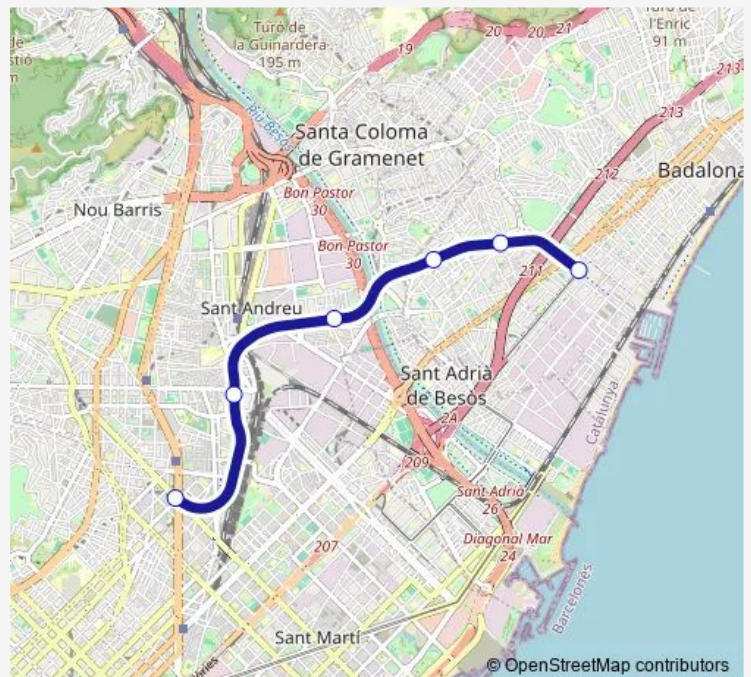

Metro L10N La Sagrera - Gorg

[Go to website](#)

Direction

La Sagrera — Gorg

6 stops

[Open route schedule](#)

La Sagrera

Onze de Setembre

Bon Pastor

Llefià

La Salut

Gorg

Route schedule

La Sagrera — Gorg

Monday	00:34-00:04 ⁺¹
Tuesday	00:34-00:04 ⁺¹
Wednesday	05:04-00:04 ⁺¹
Thursday	00:34-00:04 ⁺¹
Friday	00:34-02:04 ⁺¹
Saturday	05:04-00:25 ⁺¹
Sunday	00:34-02:04 ⁺¹

Route info

Direction: La Sagrera

Stops: 6

Trip Duration: 0 hour 11 min

Direction

Gorg — La Sagrera

6 stops

[Open route schedule](#)

Monday	00:38-24:00
Tuesday	00:38-24:00
Wednesday	05:00-24:00
Thursday	00:38-24:00
Friday	00:38-02:00 ⁺¹
Saturday	05:00-00:29 ⁺¹
Sunday	00:38-02:00 ⁺¹

Route info

Direction: Gorg

Stops: 6

Trip Duration: 0 hour 10 min