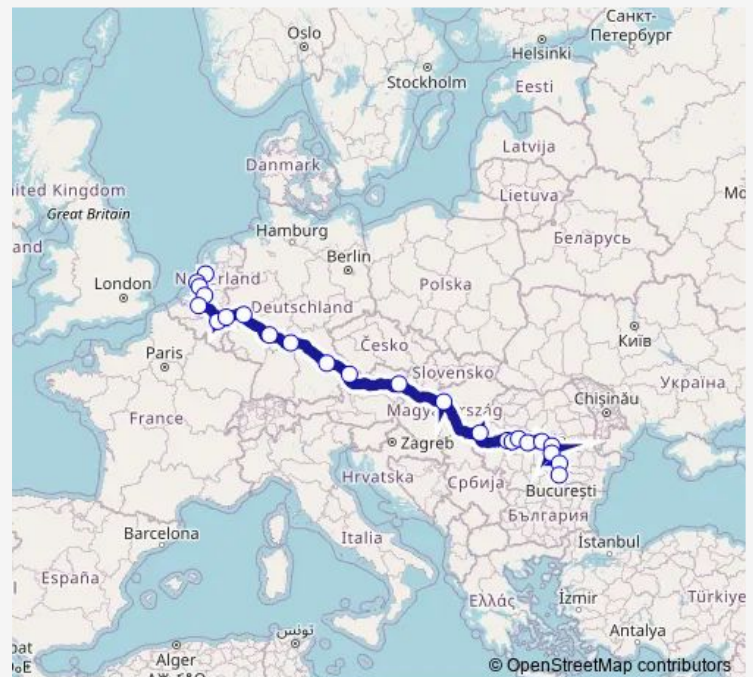

Vienna Erdberg (Busterminal Vib)

Budapest Népliget bus station

Arad (Autogara Tabita)

Deva (bus station Plus Com)

Orătie (Zona Micro 2)

Sebe (bus station)

Sibiu (Autogara Turnisor)

Făgăra (bus station Făgăra)

Braov (bus station Bartolomeu)

### Route schedule

Amsterdam Sloterdijk — Bucharest (bus station Militari)

Monday	—
Tuesday	—
Wednesday	04:15
Thursday	05:15
Friday	—
Saturday	04:15-05:15
Sunday	—

### Route info

Direction: Amsterdam Sloterdijk

Stops: 24

Trip Duration: 38 hour 30 min

FlixBus 1924 — Bucharest - Amsterdam

Sinaia (railway station)

Ploieti (bus station Sud)

Bucharest (bus station Militari)