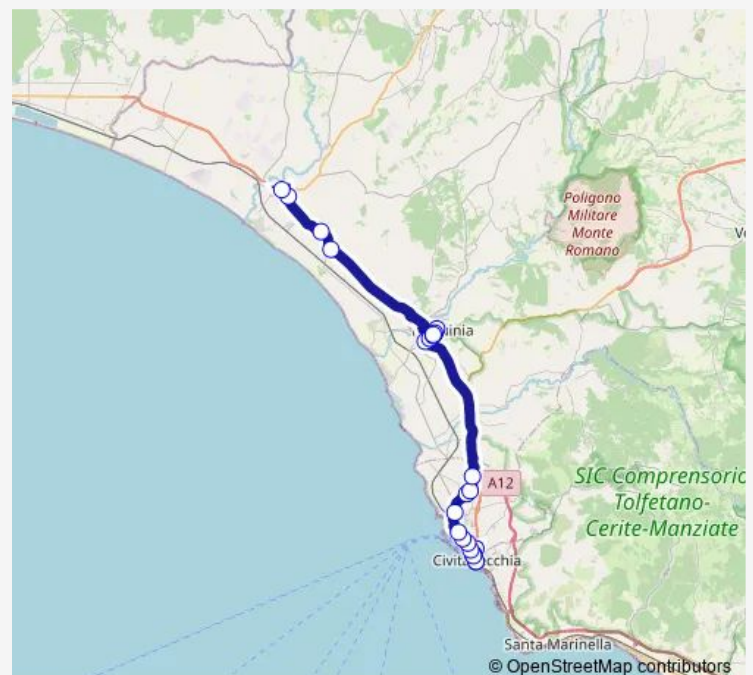

Wednesday 11:00

Thursday 11:00

Friday 11:00

Saturday 12:25

Sunday —

Route info

Direction: Civitavecchia | Deposito # f230

Stops: 25

Trip Duration: 0 hour 50 min

Tarquinia | Via Aurelia (Riva Tarquini) # f92

Tarquinia | Via Aurelia (Km 104) # f94

Montalto | Via Cere # f00049

Montalto | Piazza Tarquinia # f343

Bus time schedules and route maps are available in an offline PDF at busmaps.com. Use the busmaps.com website to see live bus times, train schedule or subway schedule, and step-by-step directions for all public transit in Civitavecchia