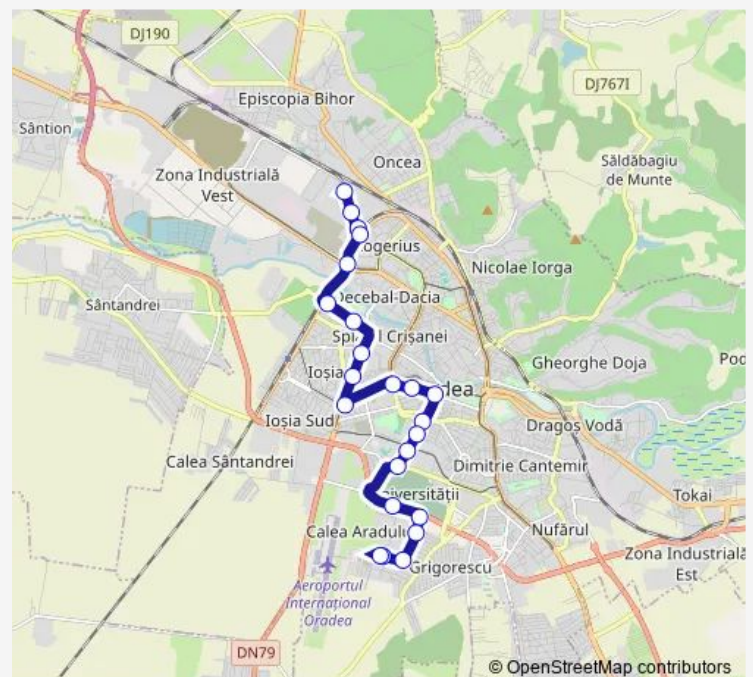

Piata Iosia

Pod Rutier

Biserica Baptista Rogerius [s]

Route schedule

Cargo — Macon

Monday 05:42-17:18

Tuesday 05:42-17:18

Wednesday 05:42-17:18

Thursday 05:42-17:18

Friday 05:42-17:18

Saturday 06:35-22:10

Sunday —

Route info

Direction: Cargo

Stops: 24

Trip Duration: 24 hour 52 min

14I

BusMaps

Adeplast

Premagro

Macon

Direction

Macon — Cargo

23 stops

[Open route schedule](#)

Macon

Premagro

Adeplast Ii

Biserica Baptista Rogerius

Pod Rutier

Piata Iosia

Sala Antonio Alexe