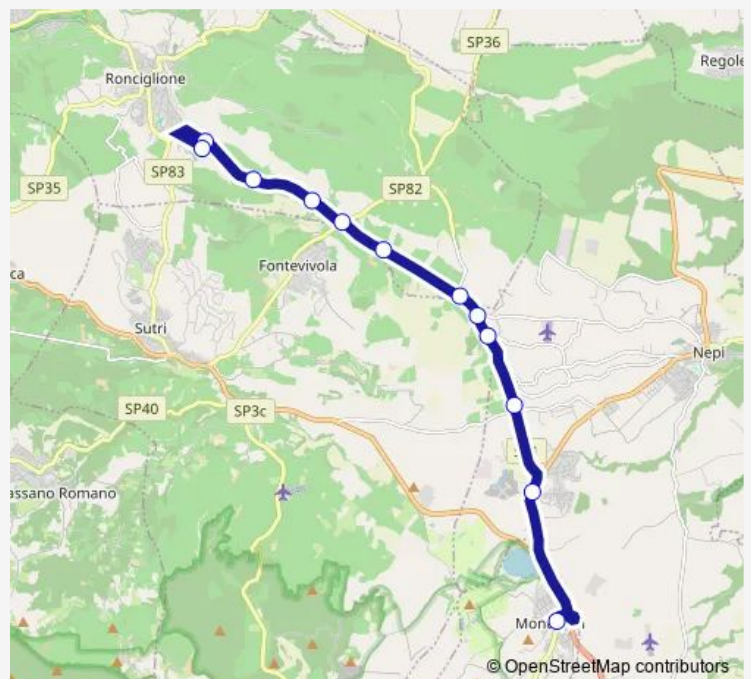

Ronciglione | Via Cimina Via Ponte Rotto # f2555

Ronciglione | Via Cimina (Convento) # f2556

Ronciglione | Via Cimina (Km 24) # f2557

Ronciglione | Via Cimina Via Sant'Eusebio # f2558

Ronciglione | Deposito # f2547

**Route schedule**

Monterosi | Piazzale Varisco # f1510 — Ronciglione | Deposito # f2547

Monday	10:40-14:30
Tuesday	10:40-14:30
Wednesday	10:40-14:30
Thursday	10:40-14:30
Friday	10:40-14:30
Saturday	10:40
Sunday	—

**Route info**

Direction: Monterosi | Piazzale Varisco # f1510

Stops: 12

Trip Duration: 0 hour 20 min

Monterosi - Ronciglione (Comune) # Ro14d

Bus time schedules and route maps are available in an offline PDF at [busmaps.com](https://busmaps.com). Use the [busmaps.com](https://busmaps.com) website to see live bus times, train schedule or subway schedule, and step-by-step directions for all public transit in Ronciglione