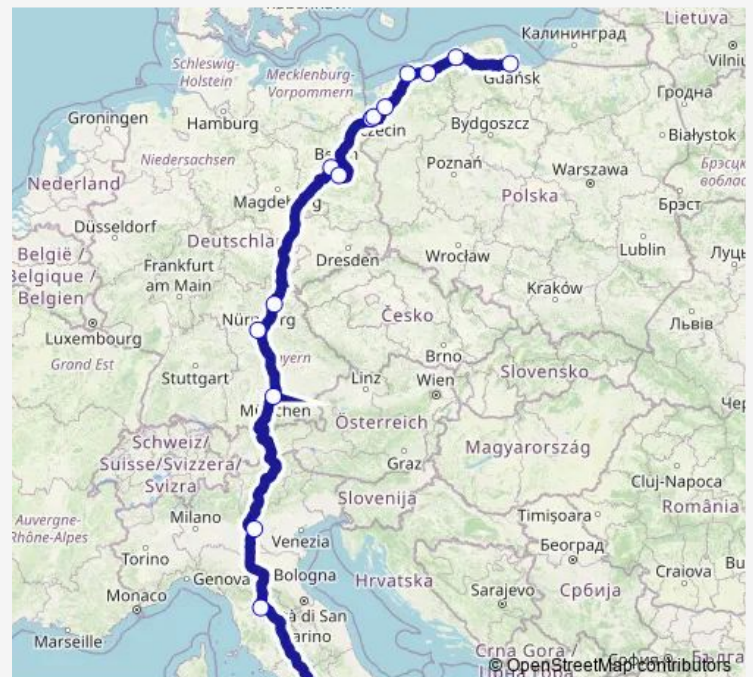

Direction

Rome Tiburtina Bus station — Gdansk, Bus Station

15 stops

[Open route schedule](#)

Rome Tiburtina Bus station

Florence (Villa Costanza)

Verona (Porta Nuova)

Zob

Nürnberg Hbf

Bayreuth, Goethestraße

Berlin ZOB [Fernbus]

Flughafen Ber

Warzymice, Osiedle Kresy

Szczecin, Bus Station

Szczecin, Airport Goleniow

Kolobrzeg, Bus Station

Thursday 17:00

Friday 17:00

Saturday 17:00

Sunday 17:00

Route info

Direction: Rome Tiburtina Bus station

Stops: 15

Trip Duration: 29 hour 35 min

Direction

Gdansk, Bus Station — Rome Tiburtina Bus station

16 stops

[Open route schedule](#)

Gdansk, Bus Station
Słupsk, Bus station
Koszalin, Bus Station
Kolobrzeg, Bus Station
Szczecin, Airport Goleniow
Szczecin, Bus Station
Warzymice, Osiedle Kresy
Flughafen Ber
S Südkreuz Bhf (Berlin)
Berlin ZOB [Fernbus]
Bayreuth, Goethestraße
Nürnberg Hbf
Zob
Verona (Porta Nuova)
Florence (Villa Costanza)
Rome Tiburtina Bus station