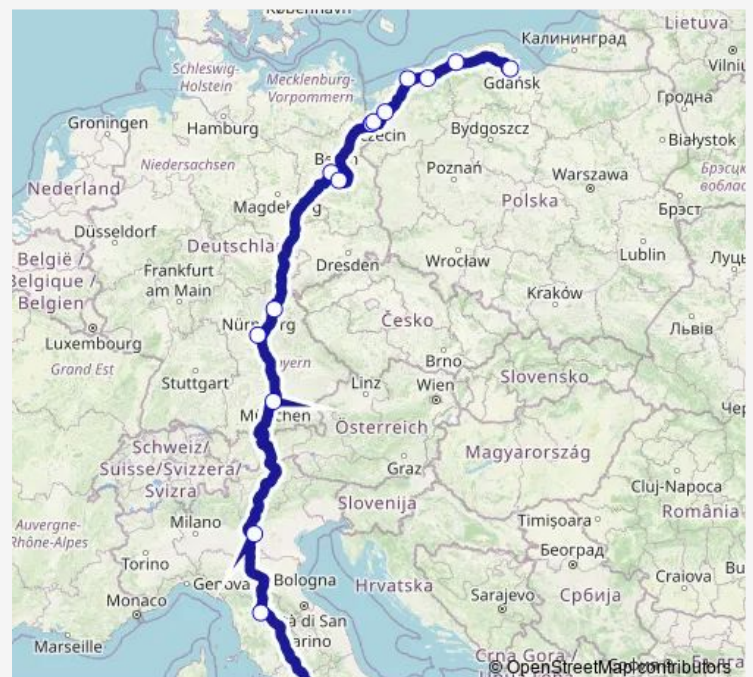

Direction

Rome Tiburtina Bus station — Gdansk, Bus Station

15 stops

[Open route schedule](#)

Rome Tiburtina Bus station

Florence (Villa Costanza)

Verona (Porta Nuova)

Zob

Nürnberg Hbf

Bayreuth, Goethestraße

Berlin ZOB [Fernbus]

Flughafen Ber

Warzymice, Osiedle Kresy

Szczecin, Bus Station

Szczecin, Airport Goleniow

Kolobrzeg, Bus Station

Thursday 17:00

Friday 17:00

Saturday 17:00

Sunday 17:00

Route info

Direction: Rome Tiburtina Bus station

Stops: 15

Trip Duration: 29 hour 35 min

N1385 — Gdańsk - Munich - Rome

Direction

Gdansk, Bus Station — Rome Tiburtina Bus station

16 stops

[Open route schedule](#)

Gdansk, Bus Station
Słupsk, Bus station
Koszalin, Bus Station
Kolobrzeg, Bus Station
Szczecin, Airport Goleniow
Szczecin, Bus Station
Warzymice, Osiedle Kresy
Flughafen Ber
S Südkreuz Bhf (Berlin)
Berlin ZOB [Fernbus]
Bayreuth, Goethestraße
Nürnberg Hbf
Zob
Verona (Porta Nuova)
Florence (Villa Costanza)
Rome Tiburtina Bus station