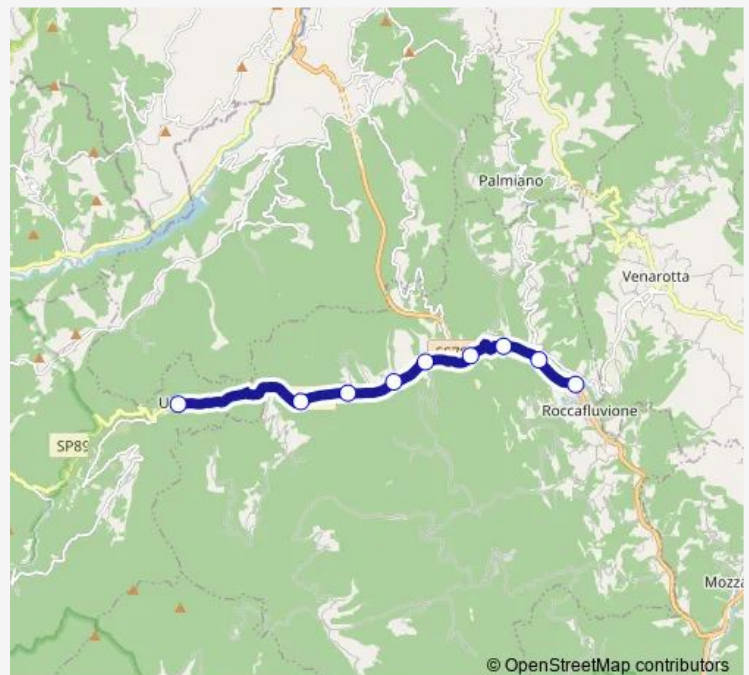

Bus Roccafluvione-Uscerno

[Go to website](#)**Direction**

Roccafluvione - Cimitero — Uscerno

9 stops

[Open route schedule](#)

Roccafluvione - Cimitero

Roccafluvione - Casa Cantoniera

Ponte Marese

Monday 08:10

Tuesday 08:10

Wednesday 08:10

Thursday 08:10

Friday 08:10

Saturday 08:10

Sunday —

Route info

Direction: Roccafluvione - Cimitero

Stops: 9

Trip Duration: 0 hour 10 min

■ Roccafluvione-Uscerno

BusMaps

Bus time schedules and route maps are available in an offline PDF at busmaps.com. Use the busmaps.com website to see live bus times, train schedule or subway schedule, and step-by-step directions for all public transit in Marsia