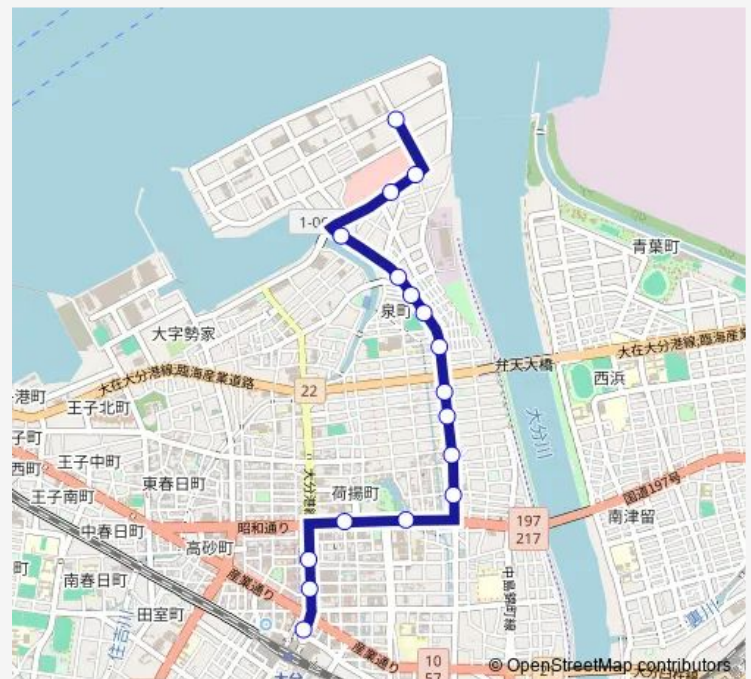

大分駅前 — 5号地大交車庫

Monday 07:55-19:20

Tuesday 07:55-19:20

Wednesday 07:55-19:20

Thursday 07:55-19:20

Friday 07:55-19:20

Saturday 08:15-19:10

Sunday 08:15-19:10

Route info

Direction: 大分駅前

Stops: 17

Trip Duration: 0 hour 17 min

■ B13 — 5号地線

B13 Bus time schedules and route maps are available in an offline PDF at busmaps.com. Use the busmaps.com website to see live bus times, train schedule or subway schedule, and step-by-step directions for all public transit in Oita