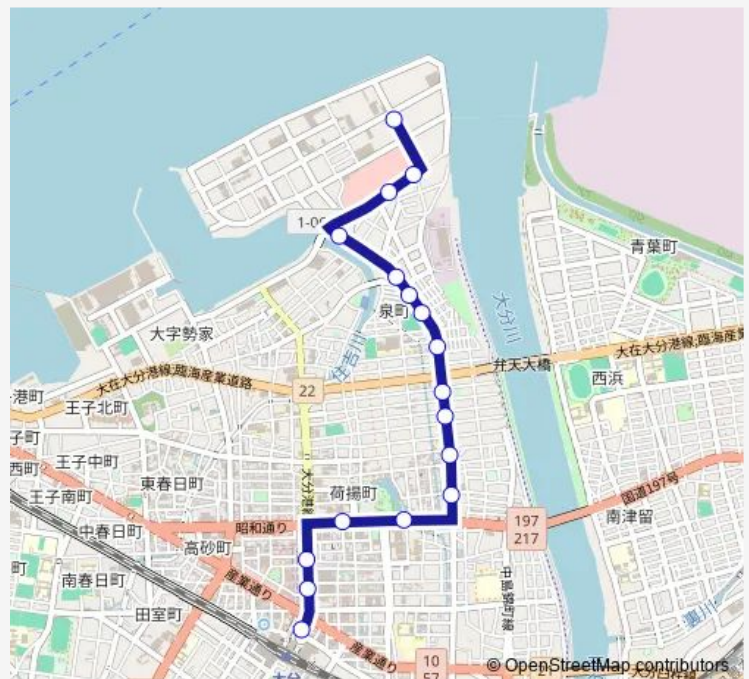

### Route schedule

大分駅前 — 5号地大交車庫

Monday 07:55-19:20

Tuesday 07:55-19:20

Wednesday 07:55-19:20

Thursday 07:55-19:20

Friday 07:55-19:20

Saturday 08:15-19:10

### Route info

Direction: 大分駅前

Stops: 17

Trip Duration: 0 hour 17 min

■ B13 — 5号地線

B13 Bus time schedules and route maps are available in an offline PDF at [busmaps.com](https://busmaps.com). Use the [busmaps.com](https://busmaps.com) website to see live bus times, train schedule or subway schedule, and step-by-step directions for all public transit in Oita