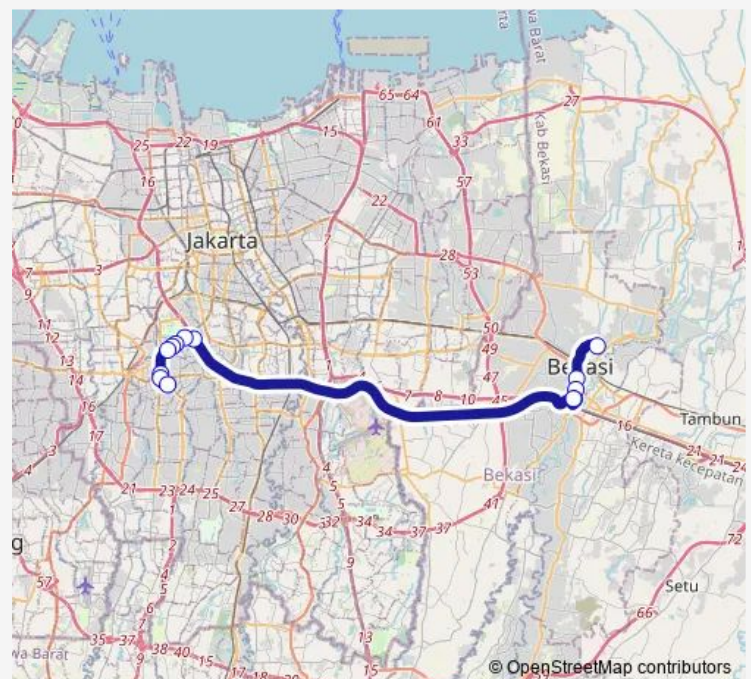

### Route schedule

Summarecon Bekasi — Blok M Jalur 4

Monday 05:00

Tuesday 05:00

Wednesday 05:00

Thursday 05:00

Friday 05:00

Saturday —

### Route info

Direction: Summarecon Bekasi

Stops: 13

Trip Duration: 2 hour 21 min

B13 — Bekasi Barat - Blok M