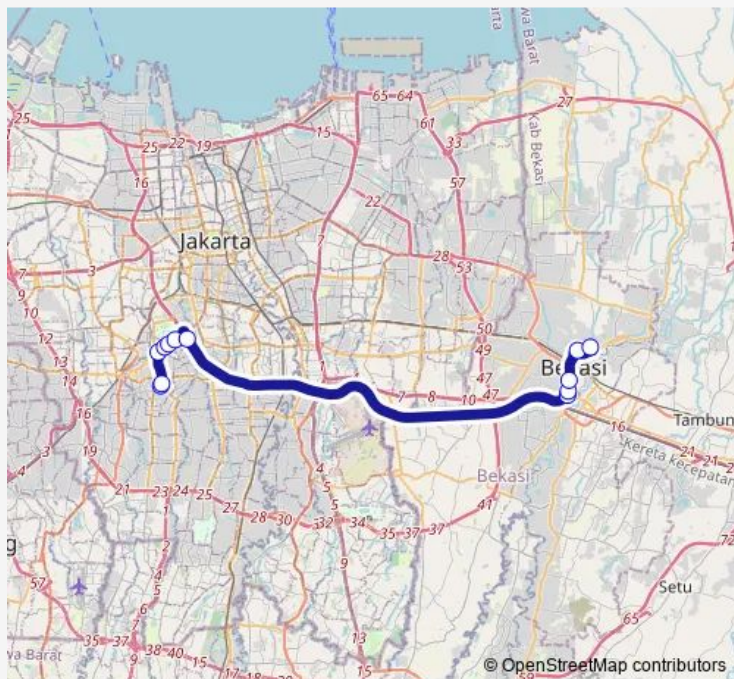

Direction

Blok M Jalur 4 — Summarecon Bekasi

12 stops

[Open route schedule](#)

Blok M Jalur 4

Bpjs Kesehatan Sultan Hasanudin

Bundaran Senayan 2

FX Sudirman

Route schedule

Blok M Jalur 4 — Summarecon Bekasi

Monday	05:00
Tuesday	05:00
Wednesday	05:00
Thursday	05:00
Friday	05:00
Saturday	—
Sunday	—

Route info

Direction: Blok M Jalur 4

Stops: 12

Trip Duration: 2 hour 18 min