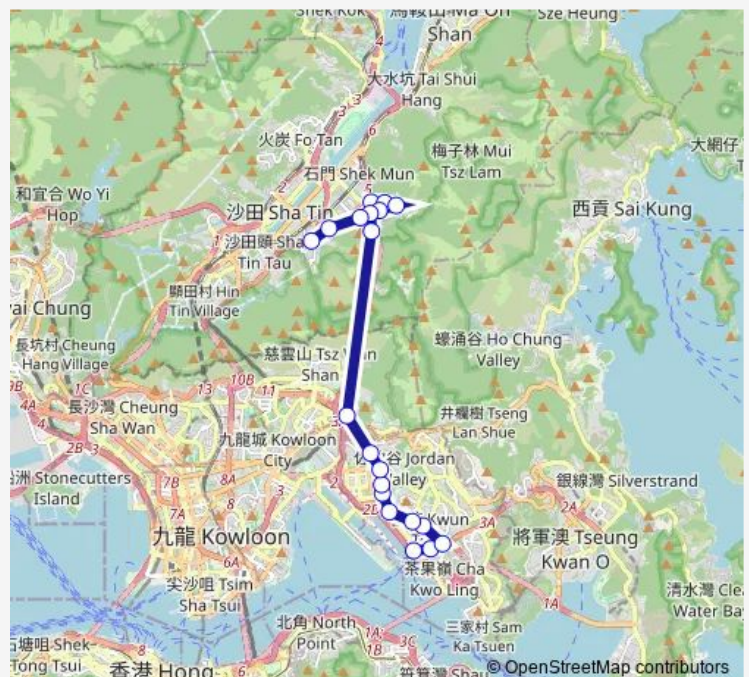

Route info

Direction: [Ctb] Shui Chuen O Estate[[Kmb+Ctb] Shui Chuen O BUS Terminus/
Shui Chuen O Estate[[Kmb] Shui Chuen O B/T][Lwb] Shui Chuen O B/T

Stops: 19
 Trip Duration: 0 hour 44 min

[Kmb+Ctb] Choi Hung BBI - PIK HOI House/
Pik HOI House Choi Hung Estate, Choi Hung Access Road[[Kmb] Choi Hung BBI - PIK HOI House