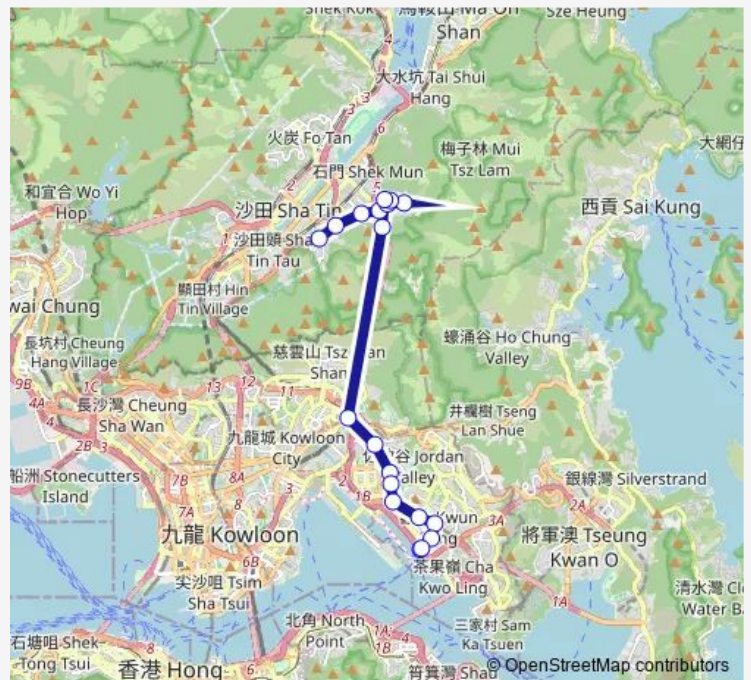

[Kmb+Ctb] Kwong Yuen Estate/<Br>The Castello, SIU LEK Yuen Road[[Kmb] Kwong Yuen Estate][Lwb] Kwong Yuen Estate

[Ctb] SIU LEK Yuen, SIU LEK Yuen Road[[Kmb] SIU LEK Yuen][Lwb] SIU LEK Yuen

[Ctb] Tate'S Cairn Tunnel BUS-BUS Inter-change[[Kmb+Ctb] Tate'S Cairn Tunnel/<Br>Tate'S Cairn Tunnel Toll Plaza[[Kmb] Tate'S Cairn Tunnel

[Kmb+Ctb] Choi Hung BBI - PIK HOI House/<Br>Pik HOI House Choi Hung Estate, Choi Hung Access Road[[Kmb] Choi Hung BBI - PIK HOI House

**Route schedule**

[Ctb] Shui Chuen O Estate[[Kmb+Ctb] Shui Chuen O BUS Terminus/<Br>Shui Chuen O Estate[[Kmb] Shui Chuen O B/T][Lwb] Shui Chuen O B/T — [Kmb] Kwun Tong Ferry

Stops: 19  
 Trip Duration: 0 hour 39 min

[Kmb] KAI YIP Estate

[Kmb] Kowloon BAY Station

[Ctb] Lower Ngau TAU KOK Estate, Kwun Tong Road[[Kmb+Ctb] Lower Ngau TAU KOK Estate/<Br>Lower Ngau TAU KOK Estate, Kwun Tong Road[[Kmb] Lower Ngau TAU KOK Estate