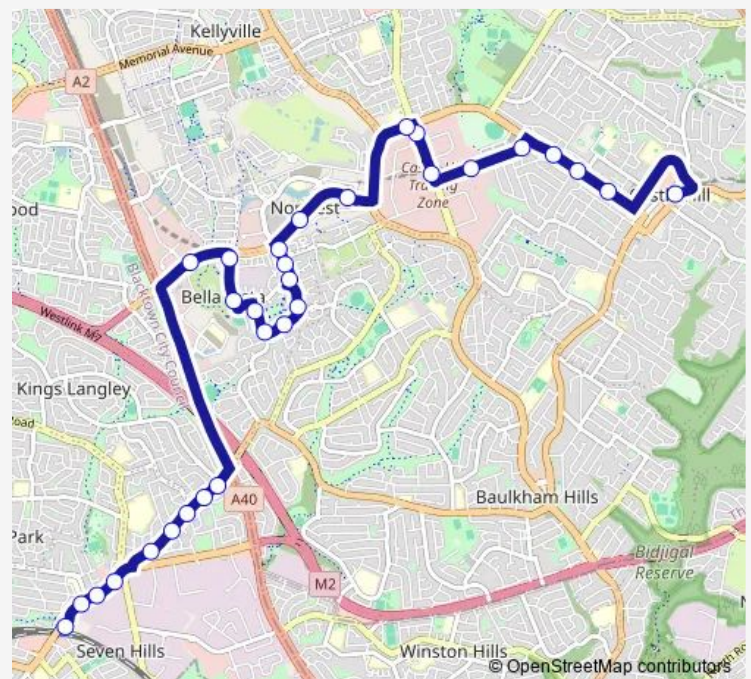

Victoria Av Before Showground Rd

Showground Rd After Victoria Av

Norwest Bvd Opp Bedford College

Norwest Station, Norwest Bvd

Reston Grange After Norwest Bvd

Reston Grange Opp Stock Farm Av

Reston Grange After Whiteman Av

Bella Vista Dr Before Saxonvale Rd

Bella Vista Dr Opp Orangery Pl

Bella Vista Dr After Providence Dr

Bella Vista Dr At Chipp Ct

Westwood Way After Crown Tce

Westwood Way Before Norwest Blvd

Route schedule

Castle Hill Station, Old Northern Rd, Stand A — Seven Hills Station, Stand A

Monday 07:17

Tuesday 07:17

Wednesday 07:17

Thursday 07:17

Friday 07:17

Saturday —

Sunday —

Route info

Direction: Castle Hill Station, Old Northern Rd, Stand A

Stops: 30

Trip Duration: 0 hour 40 min

Norwest Bvd Before Elizabeth Macarthur Dr

Seven Hills North Public School, Seven Hills Rd

Seven Hills Rd Before Solander Rd