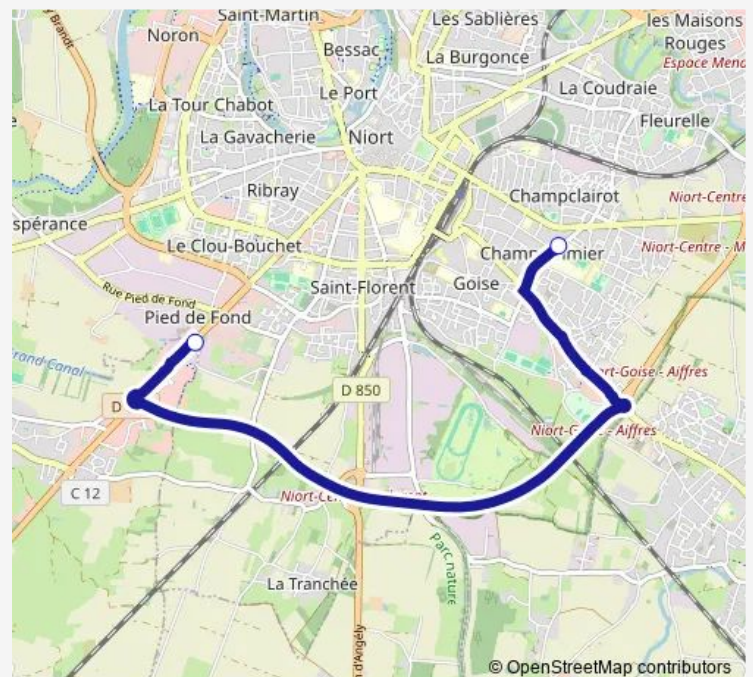

Direction

PE Pied DE Fond — Lycee Paul Guerin

2 stops

[Open route schedule](#)

PE Pied DE Fond

Lycee Paul Guerin

Route schedule

PE Pied DE Fond — Lycee Paul Guerin

Monday	07:25
Tuesday	07:25
Wednesday	07:25
Thursday	07:25
Friday	07:25
Saturday	—
Sunday	—

Route info

Direction: PE Pied DE Fond

Stops: 2

Trip Duration: 0 hour 10 min

2000 Bus time schedules and route maps are available in an offline PDF at busmaps.com. Use the busmaps.com website to see live bus times, train schedule or subway schedule, and step-by-step directions for all public transit in Niort