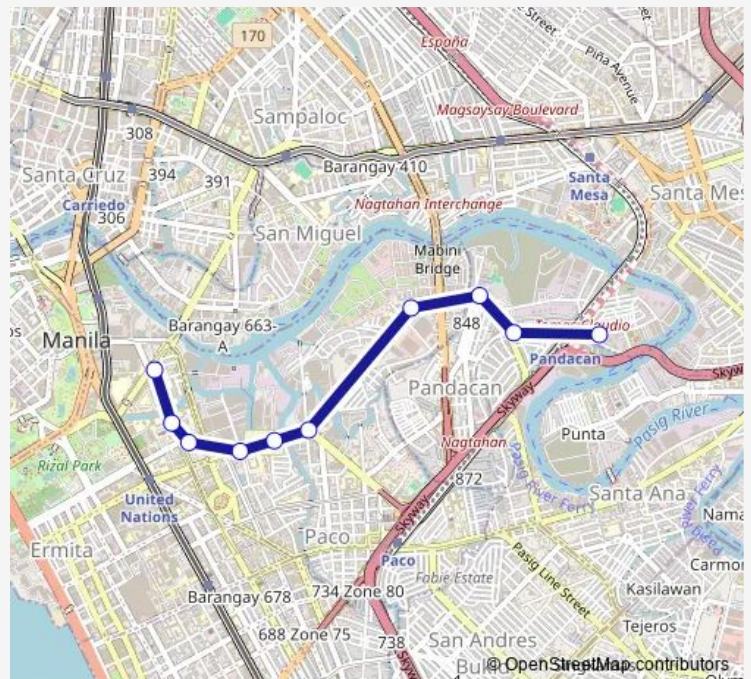

## Bus Pandacan (Beata) - Quiapo via C. Palanca

[Go to website](#)

### Direction

Philippine Normal University, San Marcelino / Ayala Blvd, Manila — Lorenzo Dela Paz / Baretto Intersection, Manila

10 stops

[Open route schedule](#)

Philippine Normal University, San Marcelino / Ayala Blvd, Manila

### Route schedule

Philippine Normal University, San Marcelino / Ayala Blvd, Manila — Lorenzo Dela Paz / Baretto Intersection, Manila

Monday 00:00

Tuesday 00:00

Wednesday 00:00

Thursday 00:00

Friday 00:00

Saturday 00:00

### Route info

Direction: Philippine Normal University, San Marcelino / Ayala Blvd, Manila

Stops: 10

Trip Duration: 0 hour 17 min

■ Pandacan (Beata) - Quiapo via C. Palanca

Bus time schedules and route maps are available in an offline PDF at [busmaps.com](https://busmaps.com). Use the [busmaps.com](https://busmaps.com) website to see live bus times, train schedule or subway schedule, and step-by-step directions for all public transit in Manila