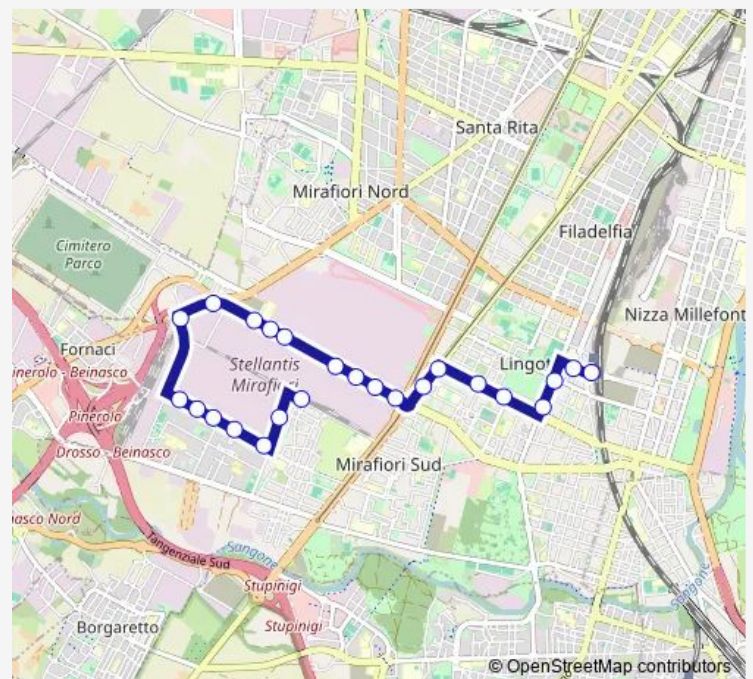

Monday 07:25

Tuesday 07:25

Wednesday 07:25

Thursday 07:25

Friday 07:25

Saturday —

Sunday —

Route info

Direction: Fermata 5090 - Stazione Lingotto Cap

Stops: 18

Trip Duration: 0 hour 13 min

Direction

Fermata 5061 - Faccioli Cap — Fermata 5090 - Stazione Lingotto Cap

24 stops

[Open route schedule](#)

Fermata 5061 - Faccioli Cap