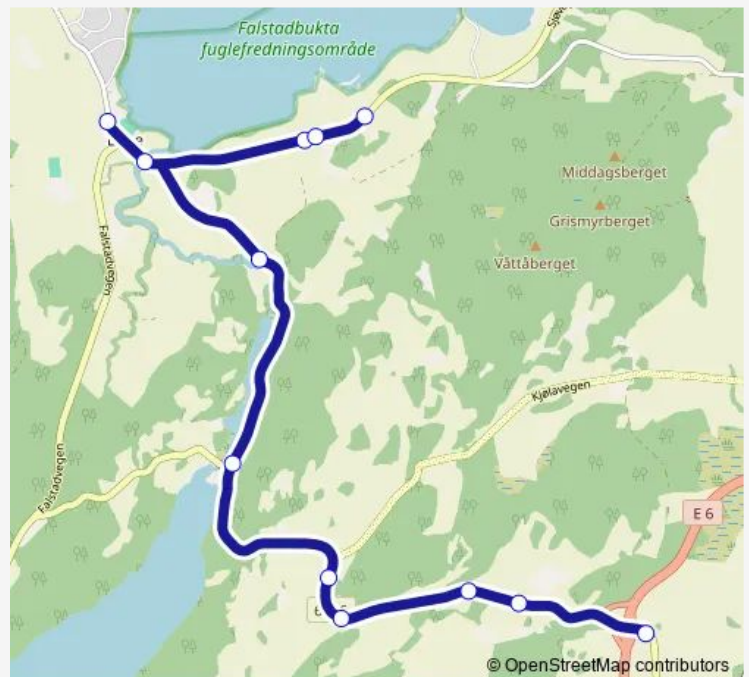

Thursday 07:08

Friday 07:08

Saturday —

Sunday —

Route info

Direction: Strandkorsen

Stops: 34

Trip Duration: 0 hour 48 min

Monday 13:50

Tuesday 13:50

Wednesday 13:50

Thursday 13:50

Friday 13:50

Saturday —

Sunday —

Route info