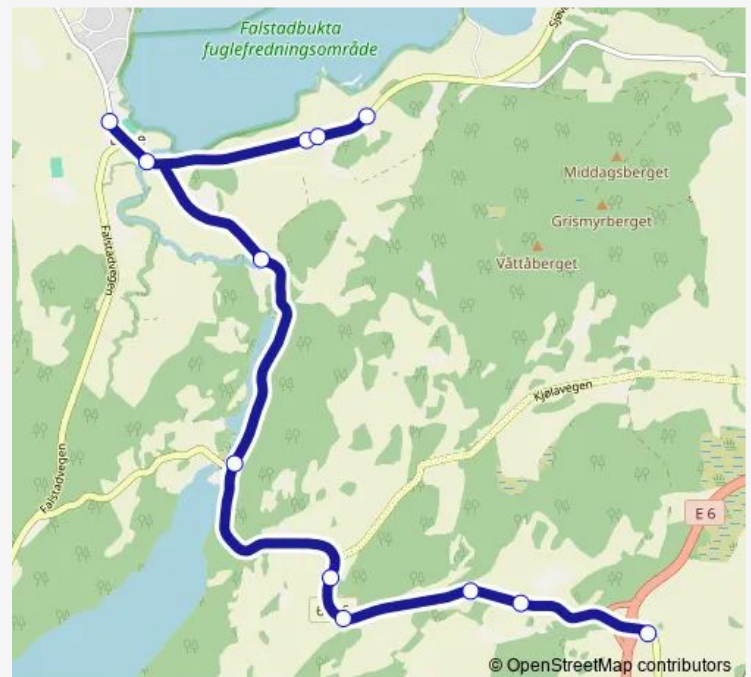

Thursday 07:08

Friday 07:08

Saturday —

Sunday —

Route info

Direction: Strandkorsen

Stops: 34

Trip Duration: 0 hour 48 min

Monday 13:50

Tuesday 13:50

Wednesday 13:50

Thursday 13:50

Friday 13:50

Saturday —

Sunday —

Route info