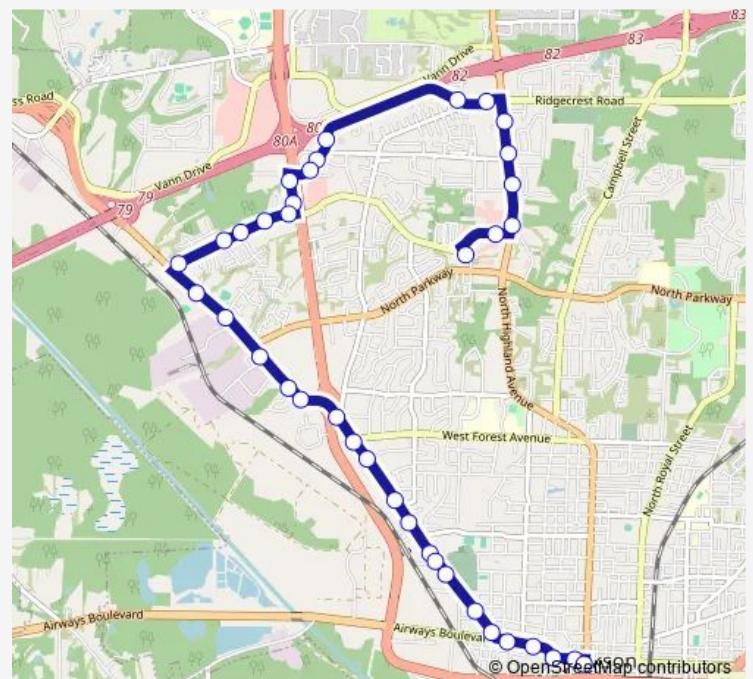

Direction

Rosenblum Drive — Court Square at Main Street

38 stops

[Open route schedule](#)

Rosenblum Drive

Jackson Plaza (Old Hickory Rd)

Goodyear (N. Highland Ave.)

Auto Zone (N. Highland Ave.)

Hollywood Dr. @ Ragland Rd.

Hollywood Dr. @ Miller Ave.

Route schedule

Rosenblum Drive — Court Square at Main Street

Monday 06:55-21:55

Tuesday 06:55-21:55

Wednesday 06:55-21:55

Thursday 06:55-21:55

Friday 06:55-21:55

Saturday 06:55-21:55

Sunday —

Route info

Direction: Rosenblum Drive

Stops: 38

Trip Duration: 0 hour 30 min

Hollywood Dr. @ Carolene Ln.

Direction: Court Square at Main Street

Stops: 51

Trip Duration: 0 hour 25 min

Old Hickory Blvd. @ Hollywood Dr.

Old Hickory Blvd. @ Breezewood Dr.

Old Hickory Blvd. @ Raintree Dr.

Old Hickory Blvd. @ Foxlea Dr.