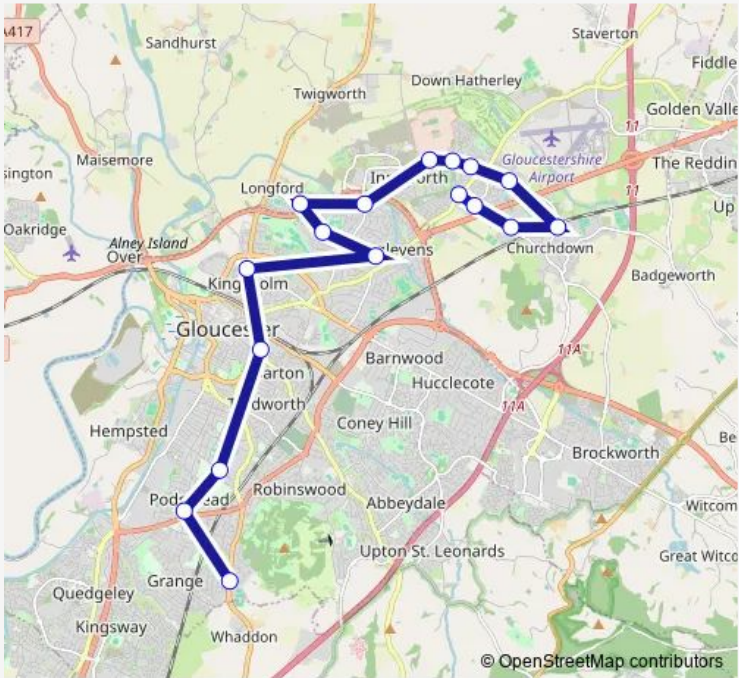

Bus JD4 Churchdown - Gloucester Schools

[Go to website](#)

Direction
 Pirton Lane — St Peter's RC High School Bus Park
 17 stops
[Open route schedule](#)

- Pirton Lane
- Morley Avenue
- Winston Road
- Priory Court
- Churchdown Library
- Wisteria Way
- Shepherds Way
- Imjin Barracks
- Allotments
- Longford Park
- Oxstalls Way
- Leven Close
- Denmark Road
- GL1 Leisure Centre
- Ribston Hall School Stop
- Crypt School
- St Peter's RC High School Bus Park

Route schedule
 Pirton Lane — St Peter's RC High School Bus Park

Monday	07:25
Tuesday	07:25
Wednesday	07:25
Thursday	07:25
Friday	07:25
Saturday	—
Sunday	—

Route info
 Direction: Pirton Lane
 Stops: 17
 Trip Duration: 1 hour 5 min

Monday 15:25

Tuesday 15:25

Wednesday 15:25

Thursday 15:25

Friday 15:25

Saturday —

Sunday —

Route info

Direction: St Peter's RC High School Bus Park

Stops: 17

Trip Duration: 0 hour 59 min

JD4 Bus time schedules and route maps are available in an offline PDF at busmaps.com. Use the busmaps.com website to see live bus times, train schedule or subway schedule, and step-by-step directions for all public transit in Gloucester