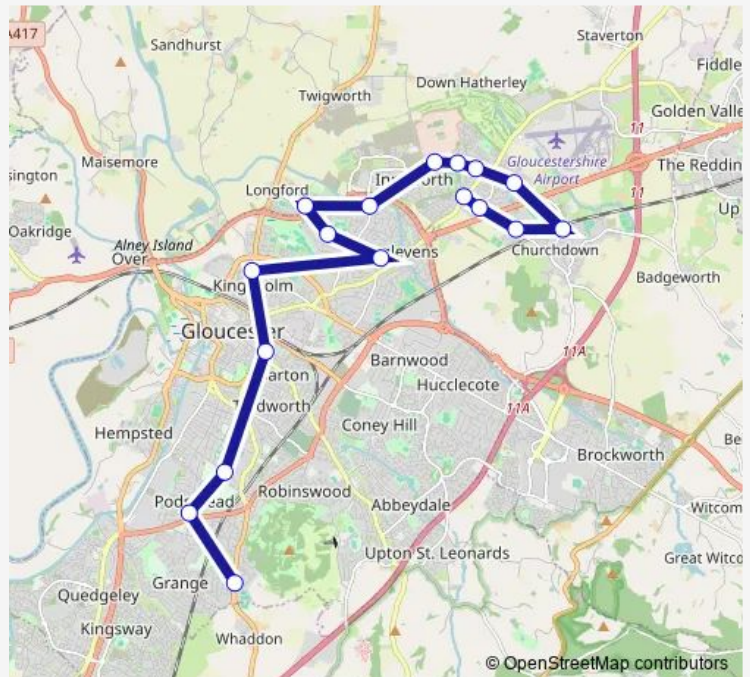

Bus JD4 Churchdown - Gloucester Schools

[Go to website](#)

Direction
 Pirton Lane — St Peter's RC High School Bus Park
 17 stops
[Open route schedule](#)

- Pirton Lane
- Morley Avenue
- Winston Road
- Priory Court
- Churchdown Library
- Wisteria Way
- Shepherds Way
- Imjin Barracks
- Allotments
- Longford Park
- Oxstalls Way
- Leven Close
- Denmark Road
- GL1 Leisure Centre
- Ribston Hall School Stop
- Crypt School
- St Peter's RC High School Bus Park

Route schedule
 Pirton Lane — St Peter's RC High School Bus Park

Monday	07:25
Tuesday	07:25
Wednesday	07:25
Thursday	07:25
Friday	07:25
Saturday	—
Sunday	—

Route info
 Direction: Pirton Lane
 Stops: 17
 Trip Duration: 1 hour 5 min

Tuesday 15:25

Wednesday 15:25

Thursday 15:25

Friday 15:25

Saturday —

Sunday —

Route info

Direction: St Peter's RC High School Bus Park

Stops: 17

Trip Duration: 0 hour 59 min

JD4 Bus time schedules and route maps are available in an offline PDF at busmaps.com. Use the busmaps.com website to see live bus times, train schedule or subway schedule, and step-by-step directions for all public transit in Gloucester