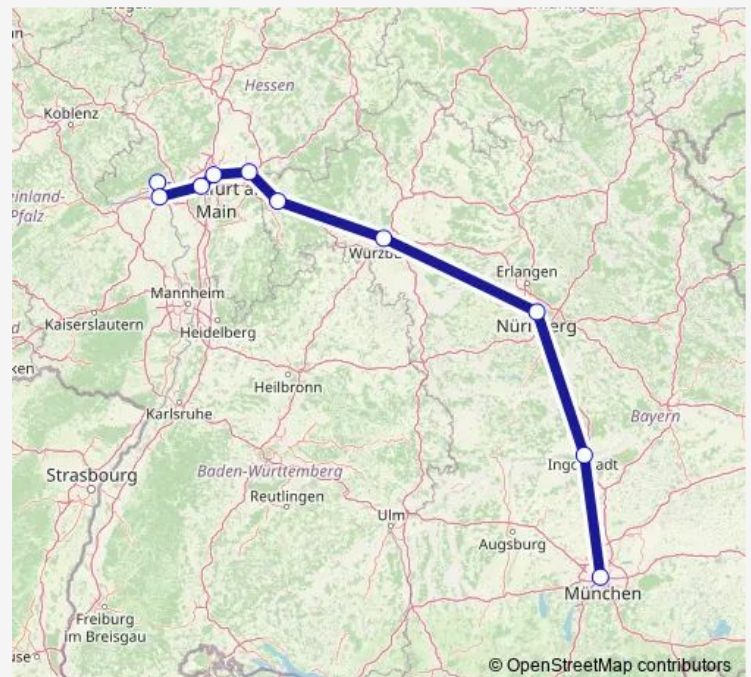

Rail ICE 1625

[Go to website](#)

Direction

Wiesbaden Hbf — München Hbf

10 stops

[Open route schedule](#)

Wiesbaden Hbf

Mainz Hbf

Frankfurt(M) Flughafen Fernbf

Frankfurt(Main)Hbf

Hanau Hbf

Aschaffenburg Hbf

Würzburg Hbf

Nürnberg Hbf

Ingolstadt Hbf

München Hbf

Route schedule

Wiesbaden Hbf — München Hbf

Monday —

Tuesday 20:26

Wednesday —

Thursday —

Friday —

Saturday 20:26

Sunday —

Route info

Direction: Wiesbaden Hbf

Stops: 10

Trip Duration: 4 hour 26 min

ICE 1625

BusMaps

ICE 1625 Rail time schedules and route maps are available in an offline PDF at busmaps.com. Use the busmaps.com website to see live bus times, train schedule or subway schedule, and step-by-step directions for all public transit in Mainz