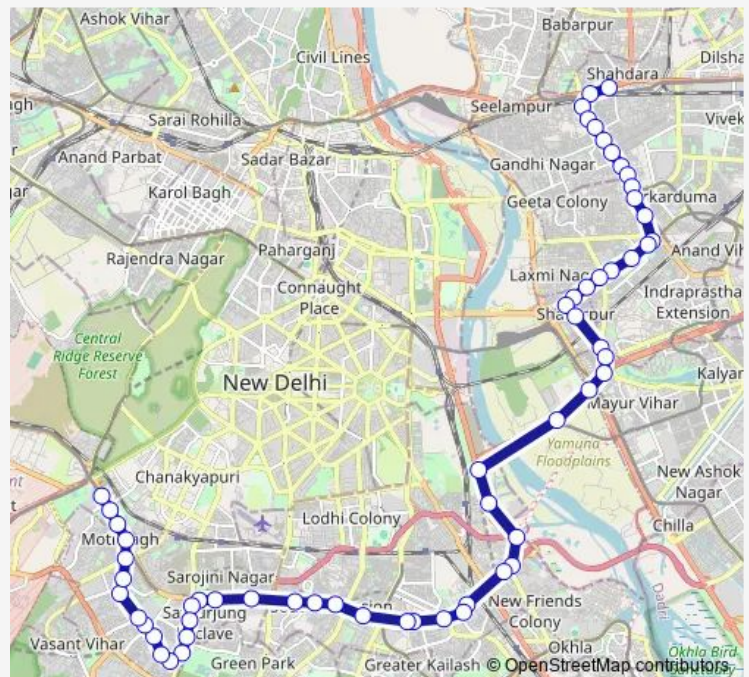

Laxmi Nagar

Laxmi Nagar / Shakarpur Crossing

Shakarpur School Block

Route schedule

Shahdara Terminal — Arsd College / Dhaula Kuan

Monday 08:05-16:20

Tuesday 08:05-16:20

Wednesday 08:05-16:20

Thursday 08:05-16:20

Friday 08:05-16:20

Saturday 08:05-16:20

Sunday 08:05-16:20

Route info

Direction: Shahdara Terminal

Stops: 59

Trip Duration: 1 hour 53 min