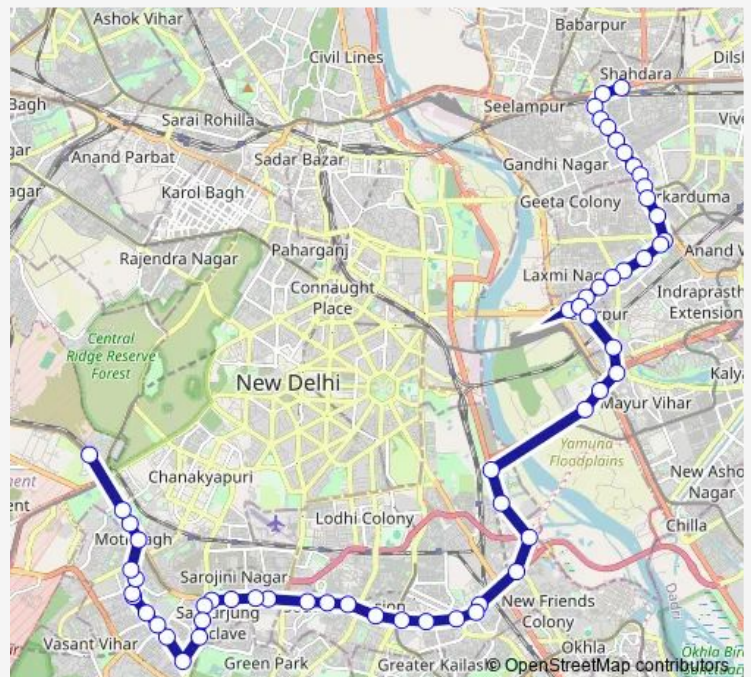

Thursday 05:00-22:12

Friday 05:00-22:12

Saturday 05:00-22:12

Sunday 05:00-22:12

Route info

Direction: Shahdara Terminal

Stops: 58

Trip Duration: 1 hour 59 min

702down

BusMaps

Shakarpur School Block

Ganesh Nagar

Samaspur Jagir Village

Pusta Crossing

Cpwd Office

Nizamuddin Road Bridge