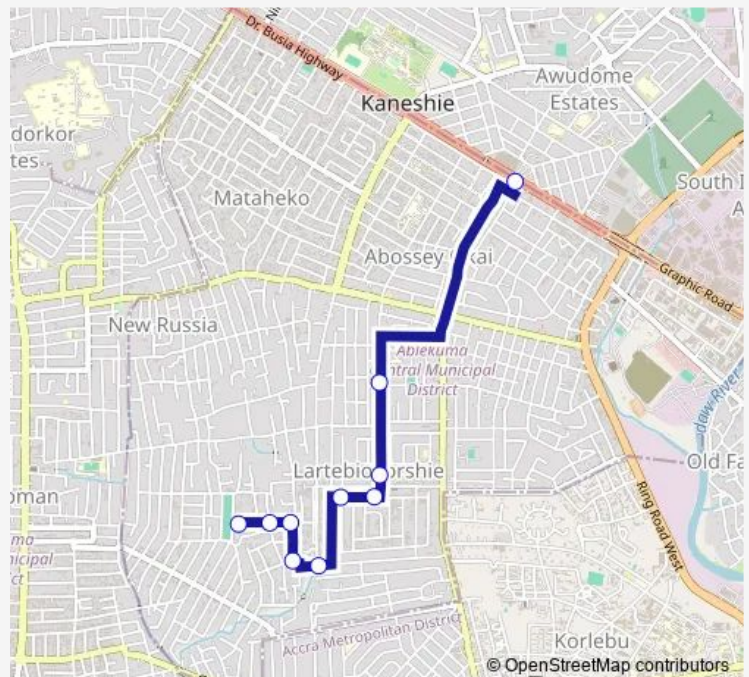

Bus 267A Kaneshie Mkt Cmplx to Soko Station

[Go to website](#)

Direction

Terminal Kaneshie Mkt Cmplx — Terminal Soko Station

10 stops

[Open route schedule](#)

Terminal Kaneshie Mkt Cmplx

First Junction 267

Lotto Kiosk

Christ Embassy

Appiah Danquah

Bridge 267

Curve 2 405

Church of Christ

Second Junction 267

Terminal Soko Station

Route schedule

Terminal Kaneshie Mkt Cmplx — Terminal Soko Station

Monday 09:59

Tuesday 09:59

Wednesday 09:59

Thursday 09:59

Friday 09:59

Saturday 09:59

Sunday 09:59

Route info

Direction: Terminal Kaneshie Mkt Cmplx

Stops: 10

Trip Duration: 0 hour 25 min

■ 267A — Kaneshie Mkt Cmplx to Soko Station

267A Bus time schedules and route maps are available in an offline PDF at busmaps.com. Use the busmaps.com website to see live bus times, train schedule or subway schedule, and step-by-step directions for all public transit in Accra