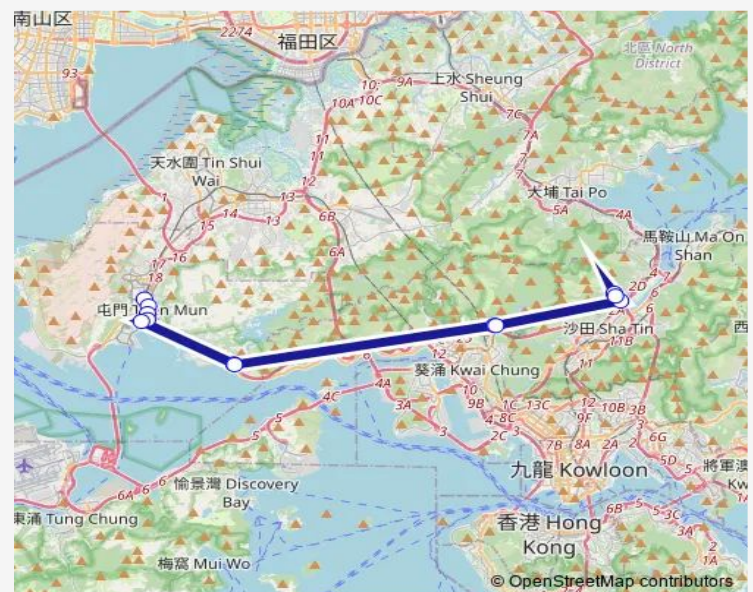

[Kmb] Tuen MUN Central BUS Terminus[[Lrtfeeder] Tuen MUN Town Centre

[Kmb] ON Ting Estate[[Lrtfeeder] ON Ting Estate[[Lwb] ON Ting Estate

[Kmb] SIU LUN Court[[Lwb] SIU LUN Court

[Ctb] Goodview Garden, HOI CHU Road[[Kmb] Goodview Garden[[Lwb] Goodview Garden

[Ctb] Tuen MUN Road BUS-BUS Interchange, Tuen MUN Road[[Kmb] Tuen MUN Road Interchange[[Kmb] Tuen MUN Road Interchange

[Ctb] Tuen MUN Road BUS-BUS Interchange, Tuen MUN Road[[Kmb] Tuen MUN Road Interchange

[Kmb] Shing MUN Tunnels BUS Interchange

[Kmb] Shing MUN Tunnels BUS Interchange

[Ctb] FO TAN Tsuen, FO TAN Road[[Kmb] FO TAN Village[[Lwb] FO TAN Village

[Ctb] Tsung TAU HA Road, FO TAN Road[[Kmb] Tsung TAU HA Road

[Kmb] FO TAN (Shan MEI Street) BUS Terminus[[Lwb] FO TAN (Shan MEI Street) BUS Terminus

Route schedule

[Ctb] Tuen MUN Station[[Kmb] Tuen MUN Station BUS Terminus[[Lrtfeeder] Tuen MUN Station[[Lrtfeeder] Tuen MUN Station[[Lwb] Tuen MUN Station BUS Terminus — [Kmb] FO TAN (Shan MEI Street) BUS Terminus[[Lwb] FO TAN (Shan MEI Street) BUS Terminus

Monday 07:35

Tuesday 07:35

Wednesday 07:35

Thursday 07:35

Friday 07:35

Saturday —

Sunday —

Route info

Direction: [Ctb] Tuen MUN Station[[Kmb] Tuen MUN Station BUS Terminus[[Lrtfeeder] Tuen MUN Station[[Lrtfeeder] Tuen MUN Station[[Lwb] Tuen MUN Station BUS Terminus

Stops: 12

Trip Duration: 0 hour 50 min