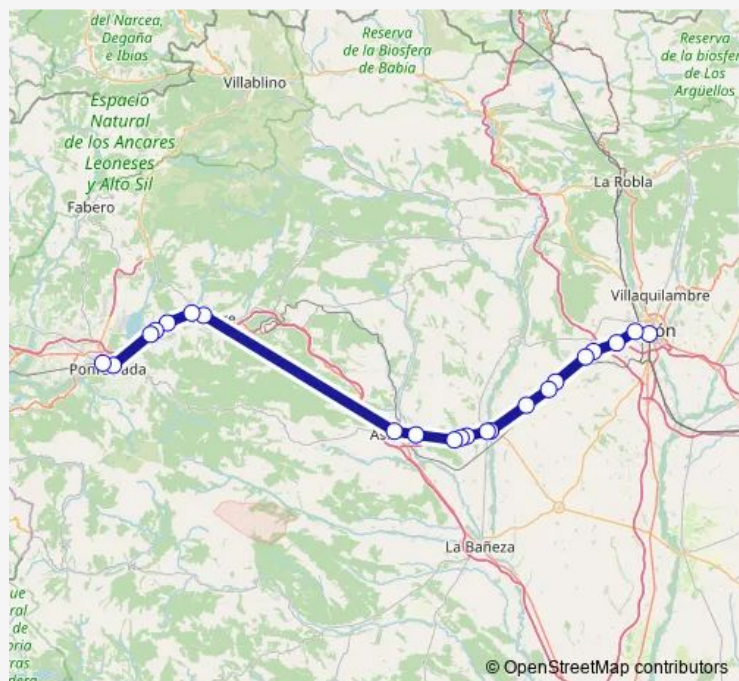

San Justo De La Vega

Astorga

Bembibre

Ponferrada

Route schedule

Leon — Ponferrada

Monday	—
Tuesday	—
Wednesday	—
Thursday	—
Friday	—
Saturday	—
Sunday	15:30

Route info

Direction: Leon

Stops: 16

Trip Duration: 1 hour 50 min

© OpenStreetMap contributors

Direction

Leon — Ponferrada

22 stops

[Open route schedule](#)

18 stops

[Open route schedule](#)

Leon

Trobajo del Camino

La Virgen Del Camino

Valverde De La Virgen

San Miguel Del Camino

Villadangos Del Paramo

Wednesday 06:00

Thursday 06:00

Friday 06:00

Saturday —

Sunday —

Route info

Direction: Leon

Stops: 18