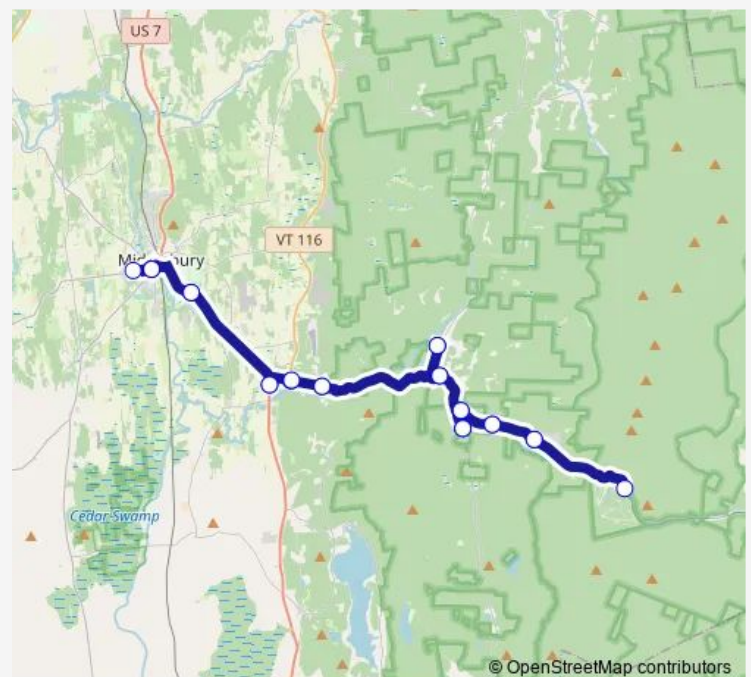

### Route schedule

Academy Street — Academy Street

Monday	07:50-16:40
Tuesday	07:50-16:40
Wednesday	07:50-16:40
Thursday	07:50-16:40
Friday	07:50-16:40
Saturday	09:05-15:25
Sunday	09:05-15:25

### Route info

Direction: Academy Street

Stops: 24

Trip Duration: 1 hour 5 min

 SBSB — Snow Bowl Shuttle Bus

**BusMaps**

Maplefields

Courtyard by Marriot Hotel