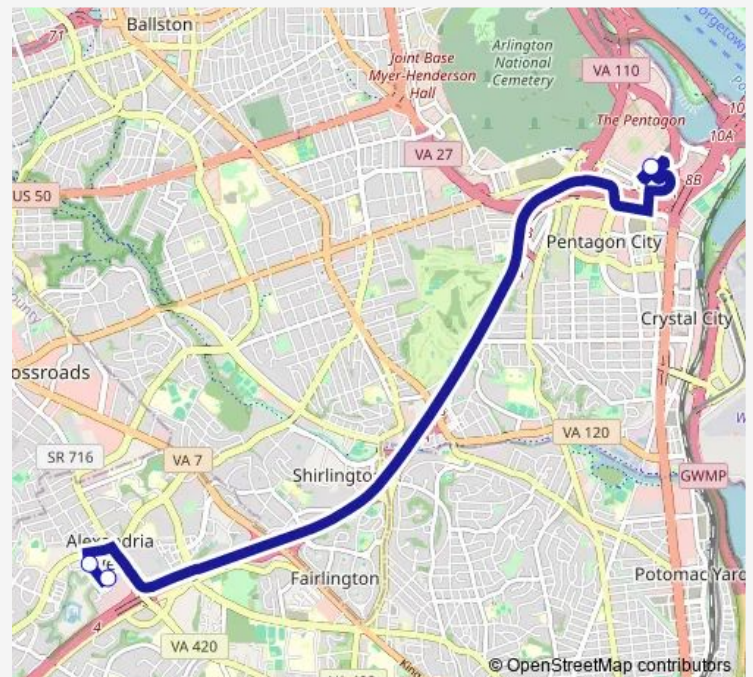

### Direction

Pentagon+Bay U6 — Mark Center+Bay 1

3 stops

[Open route schedule](#)

Pentagon+Bay U6

Mark Center Dr+N Beauregard St

Mark Center+Bay 1

### Route schedule

Pentagon+Bay U6 — Mark Center+Bay 1

Monday	05:40-18:20
Tuesday	05:40-18:20
Wednesday	05:40-18:20
Thursday	05:40-18:20
Friday	05:40-18:20
Saturday	—
Sunday	—

### Route info

Direction: Pentagon+Bay U6

Stops: 3

Trip Duration: 0 hour 15 min

7m — Mark Center-Pentagon

**Direction**

Mark Center+Bay 1 — Pentagon+Bay U11

2 stops

[Open route schedule](#)

Mark Center+Bay 1

Pentagon+Bay U11