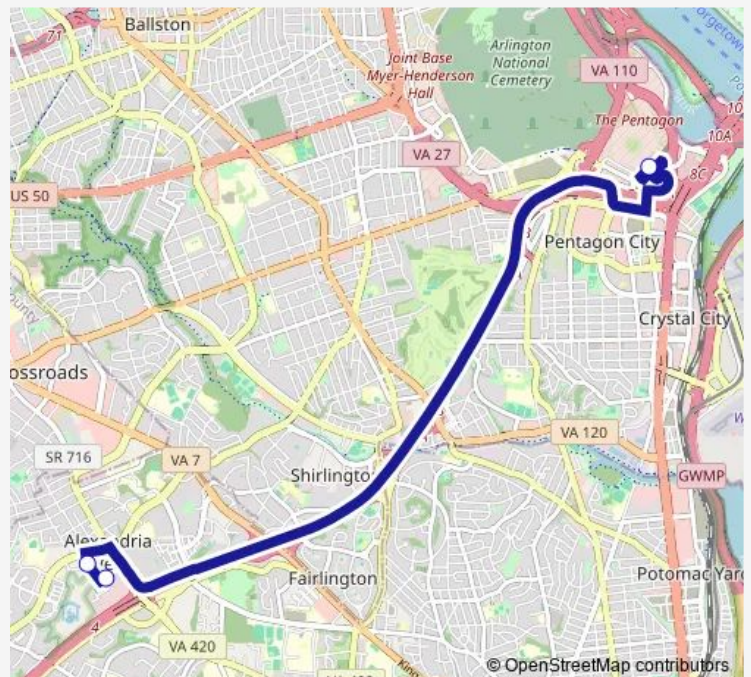

Mark Center+Bay 1

Route schedule

Pentagon+Bay U6 — Mark Center+Bay 1

Monday 05:40-18:20

Tuesday 05:40-18:20

Wednesday 05:40-18:20

Thursday 05:40-18:20

Friday 05:40-18:20

Saturday —

Sunday —

Route info

Direction: Pentagon+Bay U6

Stops: 3

Trip Duration: 0 hour 15 min

7M — Mark Center-Pentagon

Direction

Mark Center+Bay 1 — Pentagon+Bay U11

2 stops

[Open route schedule](#)

Mark Center+Bay 1

Pentagon+Bay U11

Route schedule

Mark Center+Bay 1 — Pentagon+Bay U11

Monday	06:00-18:45
Tuesday	06:00-18:45
Wednesday	06:00-18:45
Thursday	06:00-18:45
Friday	06:00-18:45
Saturday	—
Sunday	—

Route info

Direction: Mark Center+Bay 1

Stops: 2

Trip Duration: 0 hour 10 min

7M Bus time schedules and route maps are available in an offline PDF at busmaps.com. Use the busmaps.com website to see live bus times, train schedule or subway schedule, and step-by-step directions for all public transit in Washington