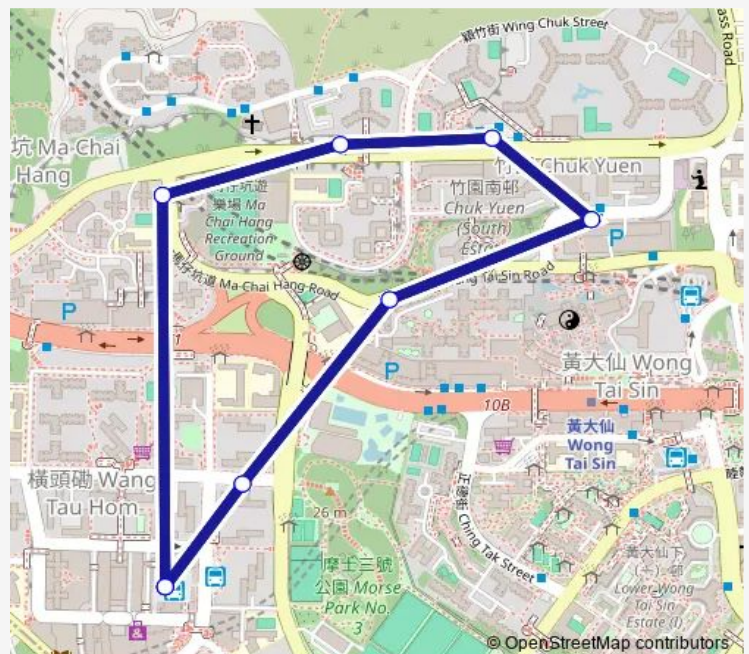

[Ctb] LOK FU Estate[[Kmb+Ctb] LOK FU BUS Terminus/<Br>Lok FU Estate[[Kmb] LOK FU BUS Terminus

### Route schedule

[Ctb] LOK FU Estate[[Kmb+Ctb] LOK FU BUS Terminus/<Br>Lok FU Estate[[Kmb] LOK FU BUS Terminus — [Ctb] LOK FU Estate[[Kmb+Ctb] LOK FU BUS Terminus/<Br>Lok FU Estate[[Kmb] LOK FU BUS Terminus

### Route info

Direction: [Ctb] LOK FU Estate[[Kmb+Ctb] LOK FU BUS Terminus/<Br>Lok FU Estate[[Kmb] LOK FU BUS Terminus

Stops: 8

Trip Duration: 0 hour 11 min

7M Bus time schedules and route maps are available in an offline PDF at [busmaps.com](https://busmaps.com). Use the [busmaps.com](https://busmaps.com) website to see live bus times, train schedule or subway schedule, and step-by-step directions for all public transit in Wong Tai Sin