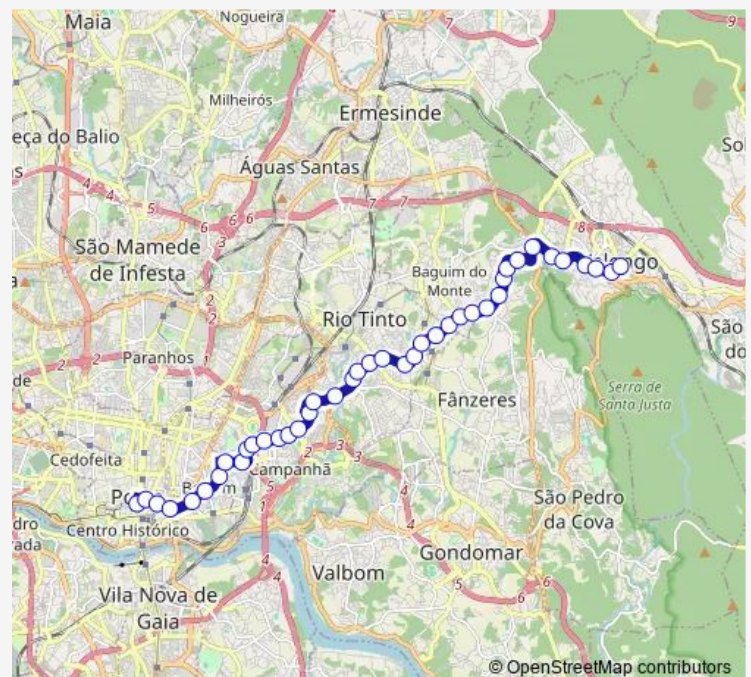

### Route schedule

Valongo (Centro) — Av.Aliados

Monday 00:30-04:30

Tuesday 00:30-04:30

Wednesday 00:30-04:30

Thursday 00:30-04:30

Friday 00:30-04:30

Saturday 00:30-04:30

### Route info

Direction: Valongo (Centro)

Stops: 44

Trip Duration: 0 hour 28 min

7M — Av.Aliados - Valongo

Cavada Nova

Chão Verde

Sr.Do Calvário