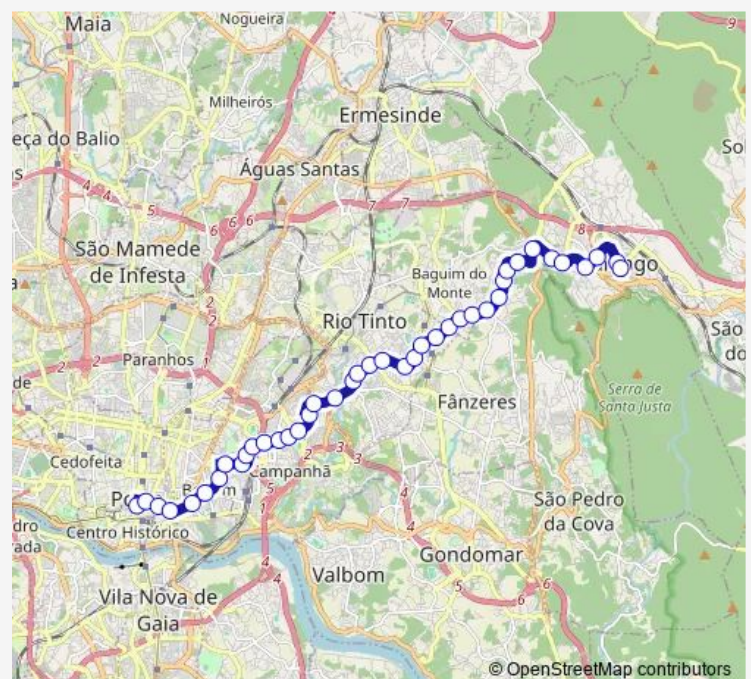

### Route schedule

Valongo (Centro) — Av.Aliados

Monday 00:30-04:30

Tuesday 00:30-04:30

Wednesday 00:30-04:30

Thursday 00:30-04:30

Friday 00:30-04:30

Saturday 00:30-04:30

### Route info

Direction: Valongo (Centro)

Stops: 44

Trip Duration: 0 hour 28 min

7m — Av.Aliados - Valongo

Cavada Nova

Chão Verde

Sr.Do Calvário