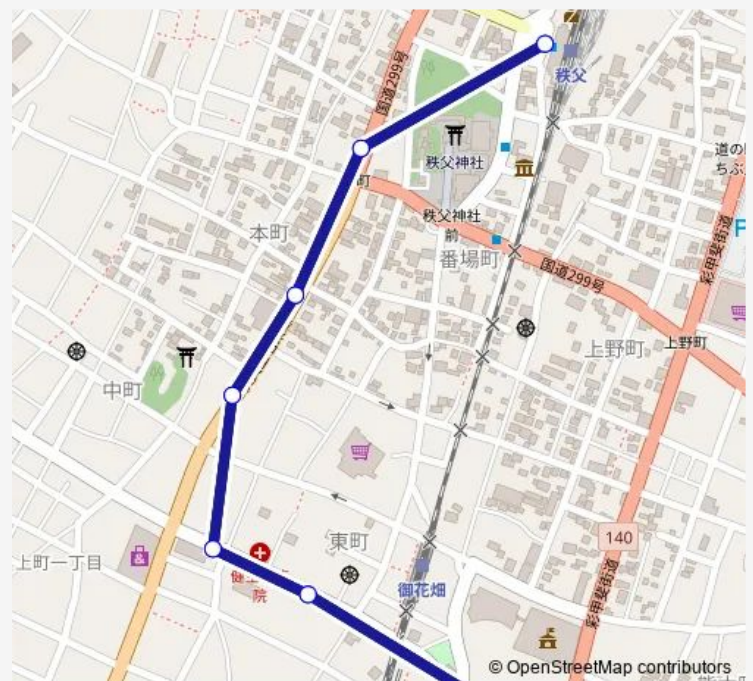

Direction

undefined — undefined

0 stops

[Open route schedule](#)

Route schedule

undefined — undefined

Monday	06:51-17:19
Tuesday	06:51-17:19
Wednesday	06:51-17:19
Thursday	06:51-17:19
Friday	06:51-17:19
Saturday	07:36-17:06
Sunday	07:36-17:06

Route info

Direction:

Stops: 0

Trip Duration: – min

T 3 Bus time schedules and route maps are available in an offline PDF at busmaps.com. Use the busmaps.com website to see live bus times, train schedule or subway schedule, and step-by-step directions for all public transit in Chichibu

The schedule is provided in the local timezone. Times with "(+1)" indicate departures on the next day.

PDF file created on 2025-02-26

2024 BusMaps.com - All Rights Reserved