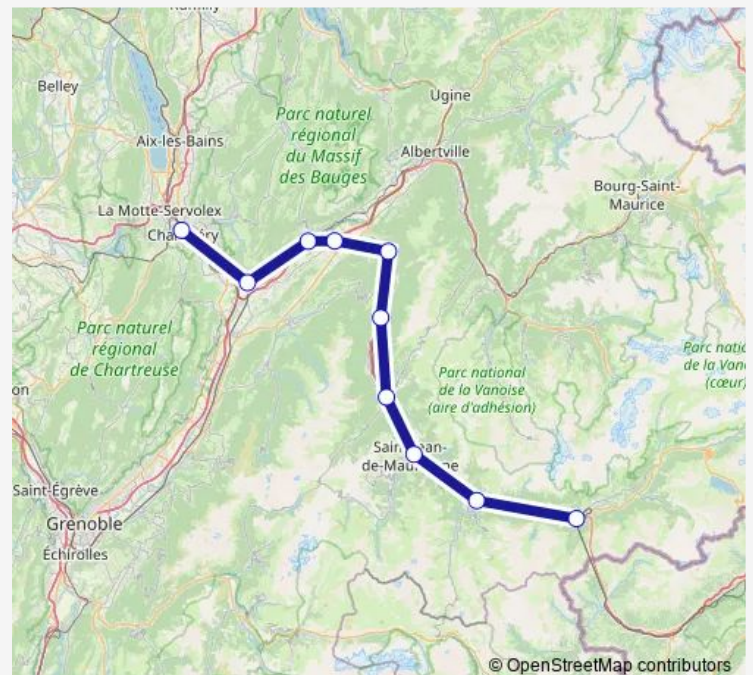

Monday 07:26-07:31

Tuesday 07:26-07:31

Wednesday 07:26-07:31

Thursday 07:26-07:31

Friday 07:26-07:31

Saturday —

Sunday —

Route info

Direction:

Stops: 0

Trip Duration: — min

© OpenStreetMap contributors

■ P31

BusMaps

Direction

Modane — Chambéry-Challes-les-Eaux

10 stops

[Open route schedule](#)

Modane

Saint-Michel-Valloire

Saint-Jean-de-Maurienne-Arvan

Saint-Avre-la-Chambre

Epière-St-Léger

Aiguebelle