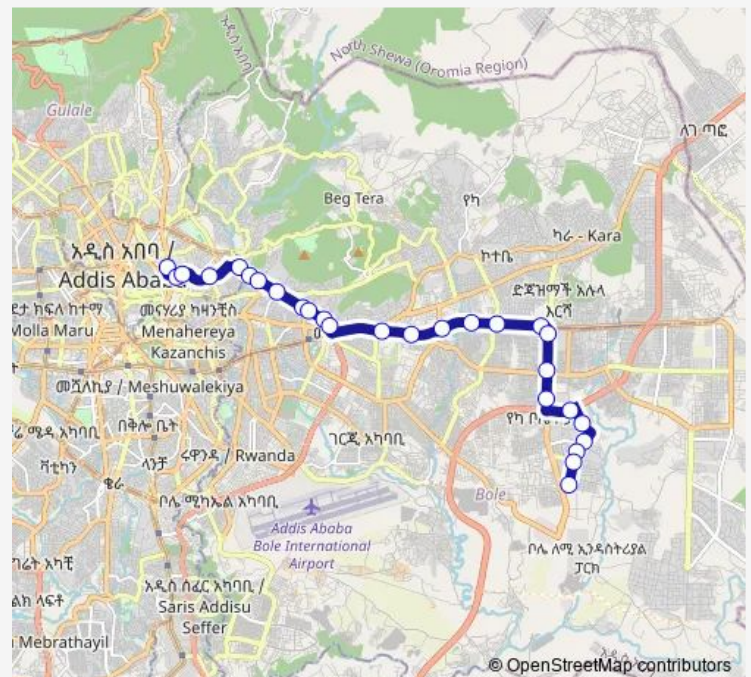

### Route schedule

Summit Condominiuims — 4 Kilo

Monday 06:00

Tuesday 06:00

Wednesday 06:00

Thursday 06:00

Friday 06:00

Saturday 06:00

### Route info

Direction: Summit Condominiuims

Stops: 33

Trip Duration: 0 hour 50 min

AB079 — Summit Condominiuims ↔ Arat Kilo

Abebe Sook

British Embassy

Belgium Embassy