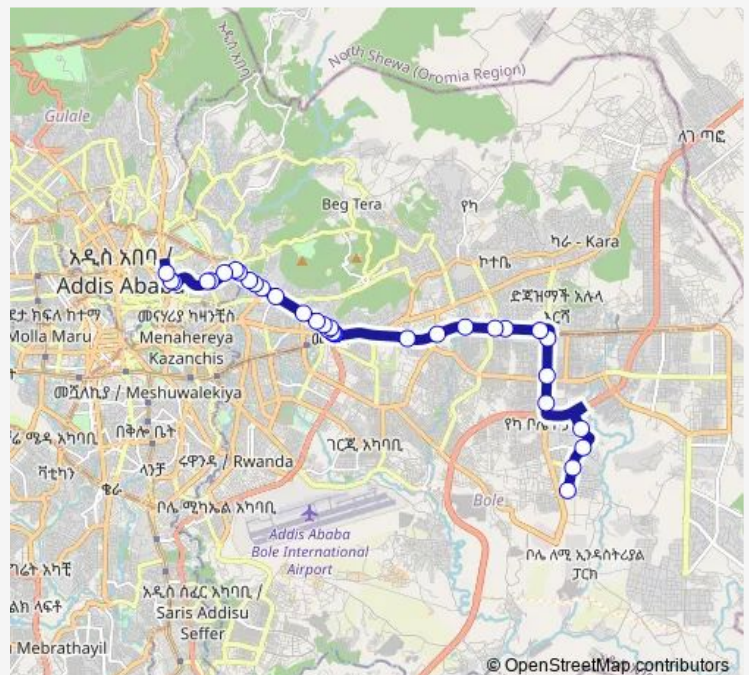

Bus Ab079 Summit Condominiuims ↔ Arat Kilo

[Go to website](#)

Direction

4 Kilo — Summit Condominiuims

27 stops

[Open route schedule](#)

- 4 Kilo
- Arat Kilo
- 4 kilo (Children Theatre)
- Bel Air
- Kokebe Tsebah (Kebena)
- Kenya Embassy (Kebena)
- British Embassy
- Abebe Sook
- Shola (Yeka Court)
- Yeka Michael
- Megenagna (Marathon Motors)
- Megenagna
- Century Mall
- Gurd Shola
- Sealite Mihret
- Civil Service College
- St. Michael
- CMC (Apartments)
- Sunshine Apartments
- Safari
- Summit (Moha)

Route schedule

4 Kilo — Summit Condominiuims

Monday	06:00
Tuesday	06:00
Wednesday	06:00
Thursday	06:00
Friday	06:00
Saturday	06:00
Sunday	06:00

Route info

Direction: 4 Kilo

Stops: 27

Trip Duration: 0 hour 50 min

Ab079 — Summit Condominiuims ↔ Arat Kilo

Gomista

Condominium (Gate)

Tena Tabeya

Hasset Photo

Gate 2

Summit Condominiums

Direction

Wednesday 06:00

Thursday 06:00

Friday 06:00

Saturday 06:00

Sunday 06:00

Route info

Direction: Summit Condominiums

Stops: 33