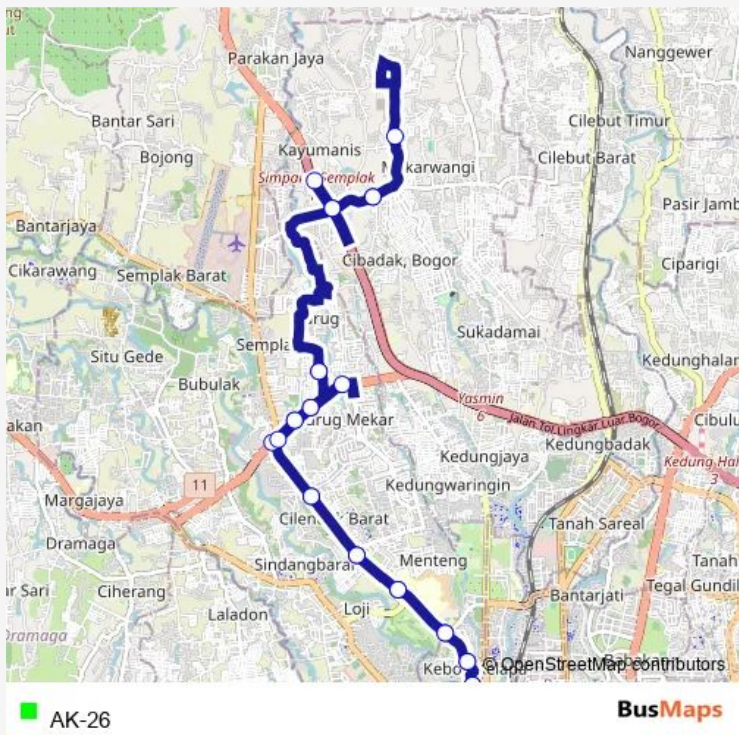

Direction
 Terminal Bus Merdeka Bogor — Terminal Bus Merdeka Bogor
 27 stops
[Open route schedule](#)

- Terminal Bus Merdeka Bogor
- SMK Yktb
- Jl. Manunggal
- Rsud Kota Bogor
- Smpn 6 Bogor
- Alfamidi Lotus Jasmine
- Mcdonalds Semplak
- Taman Yasmin
- Ruko Taman Yasmin
- arung Nasi Uduk Mang Apong
- Jl. KH Sholeh Iskandar
- SMK Kesehatan DPH Bogor
- SDN Kukupu 1
- MII (MI. lanatusshibyan) Tanah Sareal
- SDN Kukupu 1
- Jl. KH Sholeh Iskandar
- arung Nasi Uduk Mang Apong
- Giant Yasmin
- Ruko Taman Yasmin
- Taman Yasmin
- Lampu Merah Semplak

Route schedule
 Terminal Bus Merdeka Bogor — Terminal Bus Merdeka Bogor

Monday	00:00-23:50
Tuesday	00:00-23:50
Wednesday	00:00-23:50
Thursday	00:00-23:50
Friday	00:00-23:50
Saturday	00:00-23:50
Sunday	00:00-23:50

Route info
 Direction: Terminal Bus Merdeka Bogor
 Stops: 27
 Trip Duration: 0 hour 26 min

Alfamidi Lotus Jasmine

Smpn 6 Bogor

Rsud Kota Bogor

Jl. Manunggal

SMK Yktb

Terminal Bus Merdeka Bogor

AK-26 Bus time schedules and route maps are available in an offline PDF at busmaps.com. Use the busmaps.com website to see live bus times, train schedule or subway schedule, and step-by-step directions for all public transit in Cibinong

The schedule is provided in the local timezone. Times with "(+1)" indicate departures on the next day.

PDF file created on 2025-01-16

2024 BusMaps.com - All Rights Reserved