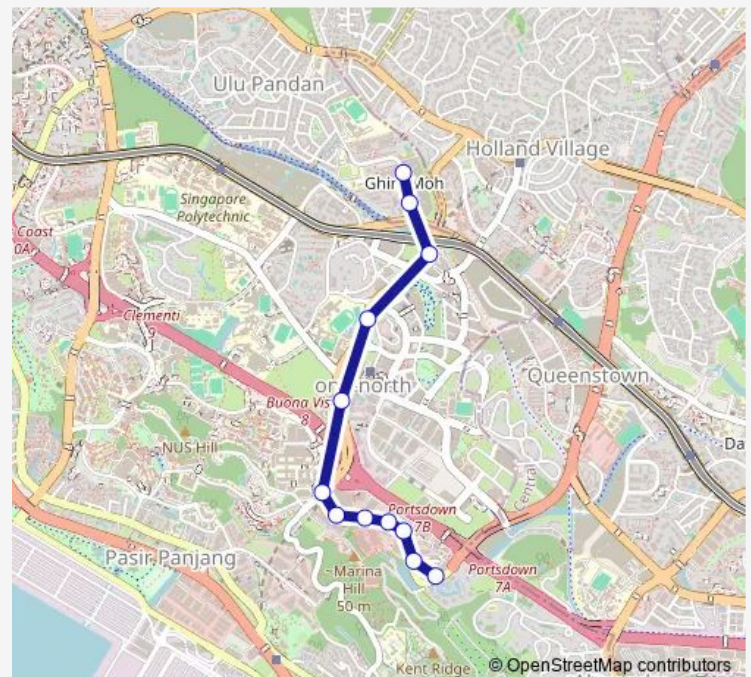

### Route schedule

Ghim Moh Ter — The Rutherford

Monday	06:37
Tuesday	06:37
Wednesday	06:37
Thursday	06:37
Friday	06:37
Saturday	09:26
Sunday	—

### Route info

Direction: Ghim Moh Ter

Stops: 12

Trip Duration: 0 hour 15 min

92b

BusMaps

92b Bus time schedules and route maps are available in an offline PDF at [busmaps.com](https://busmaps.com). Use the [busmaps.com](https://busmaps.com) website to see live bus times, train schedule or subway schedule, and step-by-step directions for all public transit in Singapore