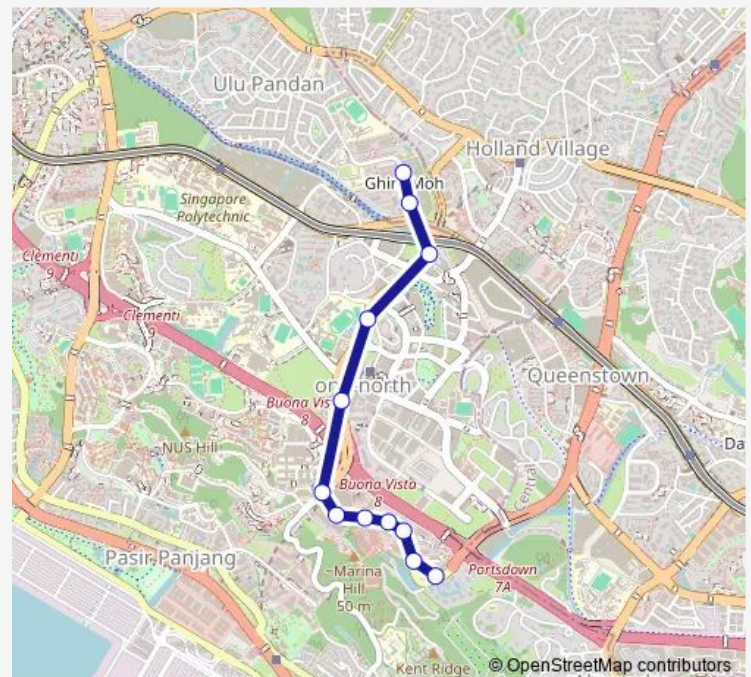

Blk 85

The Rutherford

Route schedule

Ghim Moh Ter — The Rutherford

Monday	06:37
Tuesday	06:37
Wednesday	06:37
Thursday	06:37
Friday	06:37
Saturday	09:26
Sunday	—

Route info

Direction: Ghim Moh Ter

Stops: 12

Trip Duration: 0 hour 15 min

■ 92B

BusMaps

92B Bus time schedules and route maps are available in an offline PDF at busmaps.com. Use the busmaps.com website to see live bus times, train schedule or subway schedule, and step-by-step directions for all public transit in Singapore