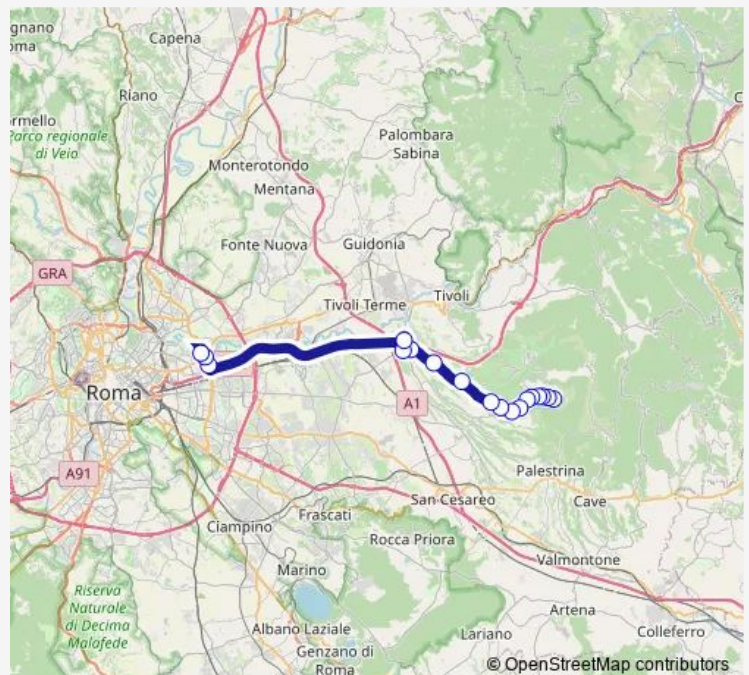

Tivoli | Via Maremmana Inferiore fronte civ. 102 # f00054

Roma | Via Togliatti Via D'Onofrio # f9018

Roma | Via Togliatti Via Alberini # f9020

Roma | Ponte Mammolo (Metro B) # f9021

Route schedule

Poli | Piazzale Orziere # f12070 — Roma | Ponte Mammolo (Metro B) # f9021

Monday 05:45-06:15

Tuesday 05:45-06:15

Wednesday 05:45-06:15

Thursday 05:45-06:15

Friday 05:45-06:15

Saturday —

Sunday —

Route info

Direction: Poli | Piazzale Orziere # f12070

Stops: 18

Trip Duration: 1 hour 5 min

Bus time schedules and route maps are available in an offline PDF at busmaps.com. Use the busmaps.com website to see live bus times, train schedule or subway schedule, and step-by-step directions for all public transit in Poli