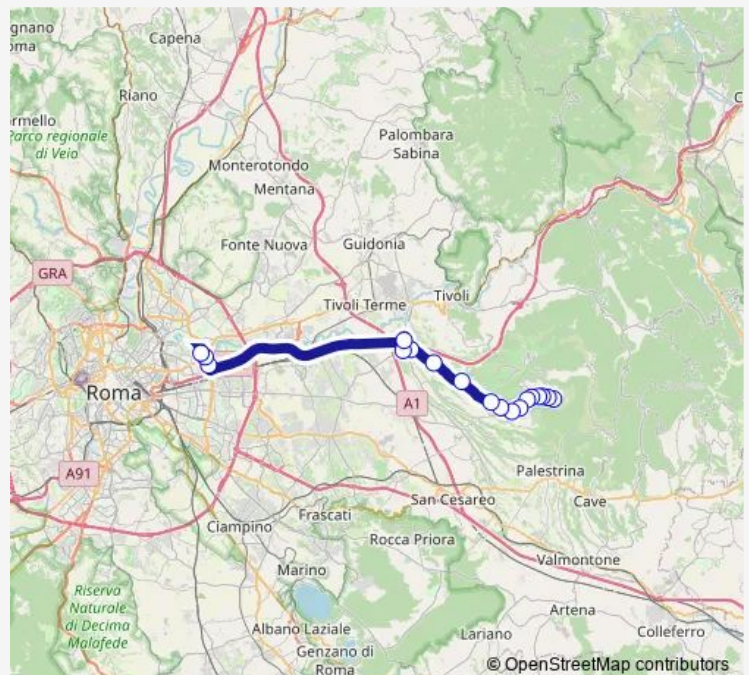

Tivoli | Via Maremmana Inferiore fronte civ. 102 # f00054

ROMA | Via Togliatti Via D'Onofrio # f9018

ROMA | Via Togliatti Via Alberini # f9020

ROMA | Ponte Mammolo (Metro B) # f9021

Route schedule

Poli | Piazzale Orziere # f12070 — ROMA | Ponte Mammolo (Metro B) # f9021

Monday	05:45-06:15
Tuesday	05:45-06:15
Wednesday	05:45-06:15
Thursday	05:45-06:15
Friday	05:45-06:15
Saturday	—
Sunday	—

Route info

Direction: Poli | Piazzale Orziere # f12070

Stops: 18

Trip Duration: 0 hour 45 min