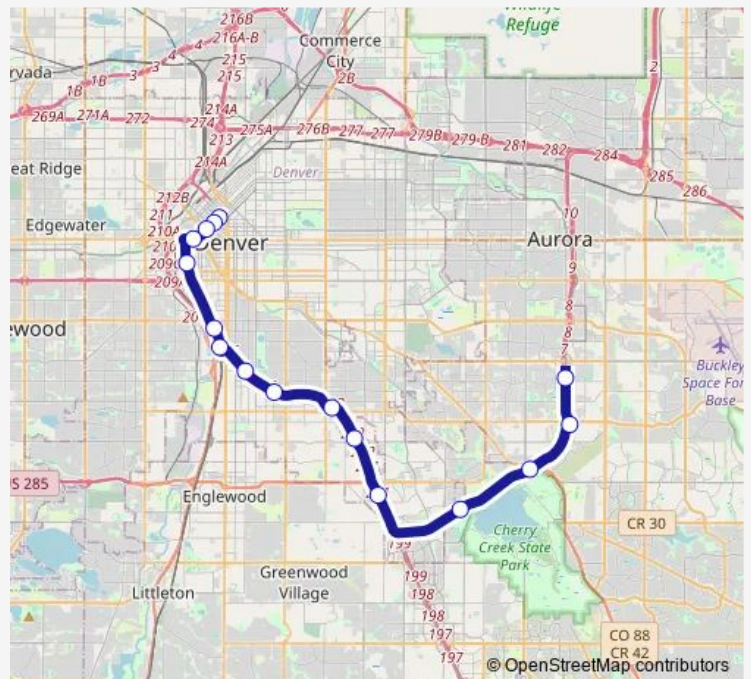

Tram H 18th & California to Florida

[Go to website](#)

Direction
 Florida Station — 18th & California Station
 16 stops
[Open route schedule](#)

- Florida Station
- Iliff Station
- Nine Mile Station
- Dayton Station
- Southmoor Station
- Yale Station
- Colorado Station
- University of Denver Station
- Louisiana & Pearl Station
- I-25 & Broadway Station
- Alameda Station
- 10th & Osage Station
- Colfax at Auraria Station
- Theatre District / Convention Center Station
- 16th & California Station
- 18th & California Station

Route info
 Direction: Florida Station
 Stops: 16
 Trip Duration: 0 hour 44 min

Direction

Evans Station — Florida Station

10 stops

[Open route schedule](#)

Evans Station

Louisiana & Pearl Station

University of Denver Station

Route info

Direction: Evans Station

Stops: 10

Trip Duration: 0 hour 33 min

Direction

18th & Stout Station — Florida Station

16 stops

[Open route schedule](#)

Sunday 04:53-23:32

Route info

Direction: 18th & Stout Station

Stops: 16

Trip Duration: 0 hour 45 min

H Tram time schedules and route maps are available in an offline PDF at busmaps.com. Use the busmaps.com website to see live bus times, train schedule or subway schedule, and step-by-step directions for all public transit in Denver