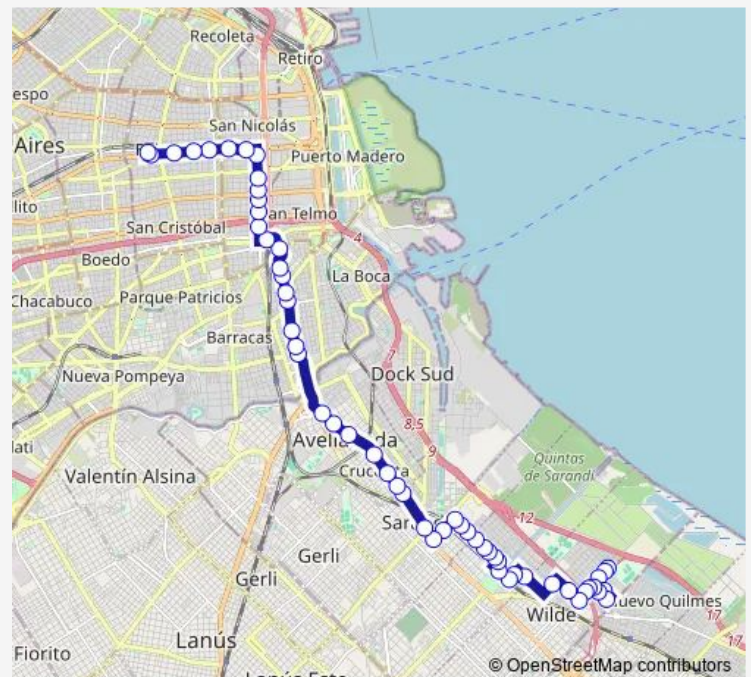

### Route schedule

Robles 6058 — 45 Ecuador

Monday 04:00-23:45

Tuesday 04:00-23:45

Wednesday 04:00-23:45

Thursday 04:00-23:45

Friday 04:00-23:45

Saturday 04:00-23:45

### Route info

Direction: Robles 6058

Stops: 56

Trip Duration: 1 hour 0 min

■ 98F — Jnamba098

BusMaps

Salvador Soreda 4001-4099

Colonia 3924