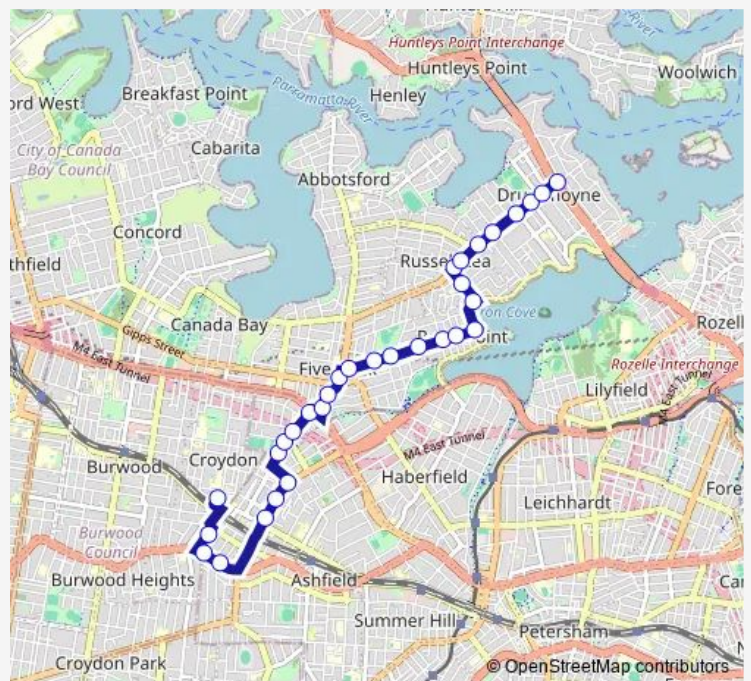

Croydon Rd Opp Australia St

Croydon Rd At Parramatta Rd

Great North Rd Opp Harrabrook Av

Great North Rd At Longview St

Club Five Dock Rsl, Great North Rd

First Av At Waterview St

First Av Opp Domremy College

Five Dock Park, First Av

First Av At Heath St

First Av At Arthur St

First Av At Duchess Av

First Av At Henley Point Dr

Route schedule

Presbyterian Ladies College, Young St — Lyons Rd At Victoria Rd

Monday	15:15-15:20
Tuesday	15:15-15:20
Wednesday	15:15-15:20
Thursday	15:15-15:20
Friday	15:15-15:20
Saturday	—
Sunday	—

Route info

Direction: Presbyterian Ladies College, Young St

Stops: 31

Trip Duration: 0 hour 21 min

741s — P.L.C. Croydon to Drummoyne

Henley Marine Dr At Brent St

Brent St Opp Undine St

Lyons Rd At Mons St