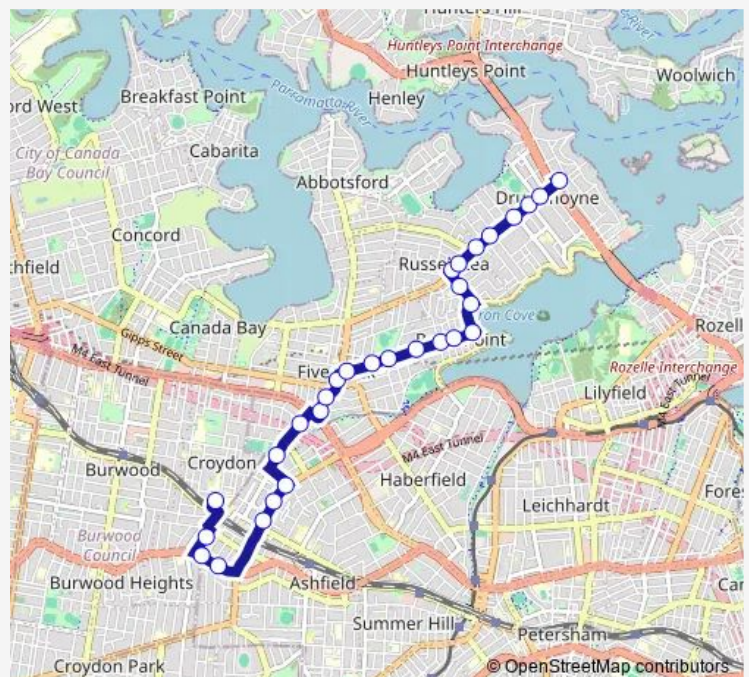

Dickinson Av After Thomas St

Liverpool Rd At Edwin St

Liverpool Rd At Wetherill St

Frederick St After Elizabeth St

Frederick St At Banks St

Frederick St At John St

Croydon Rd After Queen St

Croydon Rd At Dalmar St

First Av At Princess Av

First Av Opp Hood Av

Henley Marine Dr At Brent St

Brent St Opp Undine St

Route schedule

Presbyterian Ladies College, Young St — Lyons Rd Opp Renwick St

Monday 15:15-15:18

Tuesday 15:15-15:18

Wednesday 15:15-15:18

Thursday 15:15-15:18

Friday —

Saturday —

Sunday —

Route info

Direction: Presbyterian Ladies College, Young St

Stops: 29

Trip Duration: 0 hour 33 min

741s — P.L.C. Croydon to Drummoyne

Lyons Rd At Mons St

Lyons Rd At Tait Lane

Lyons Rd At Byrne Av

Lyons Rd At Gipps St

Lyons Rd At Thompson St

Lyons Rd Opp Tranmere St