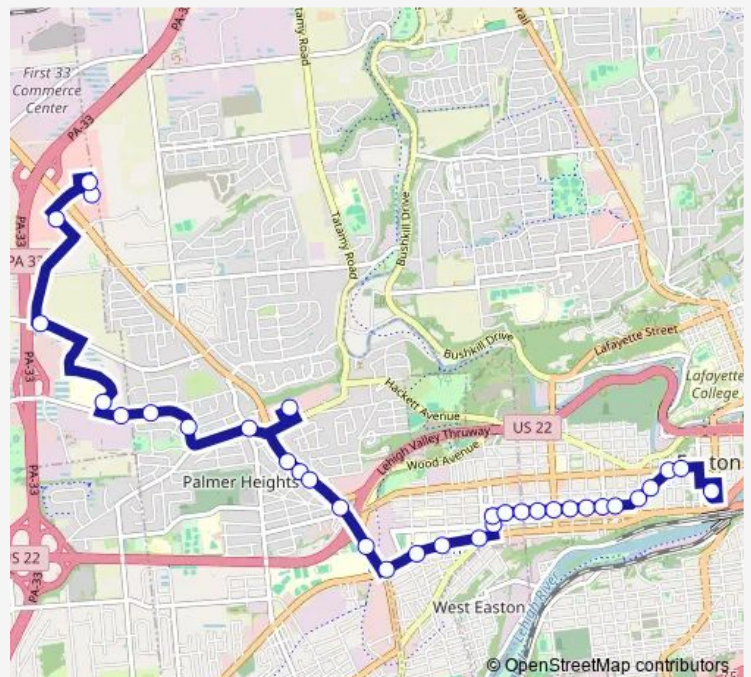

### Direction

undefined — undefined

0 stops

[Open route schedule](#)

### Route schedule

undefined — undefined

Monday 05:30-20:00

Tuesday 05:30-20:00

Wednesday 05:30-20:00

Thursday 05:30-20:00

Friday 05:30-20:00

Saturday 05:30-20:00

### Route info

Direction:

Stops: 0

Trip Duration: – min

106 - Easton - Palmer

## Route info

Direction: Northampton Crossings - Walmart

Stops: 34

Trip Duration: 0 hour 30 min

Lehigh at 13th

Lehigh at 12th - Easton

Lehigh at 11th

Lehigh at 10th