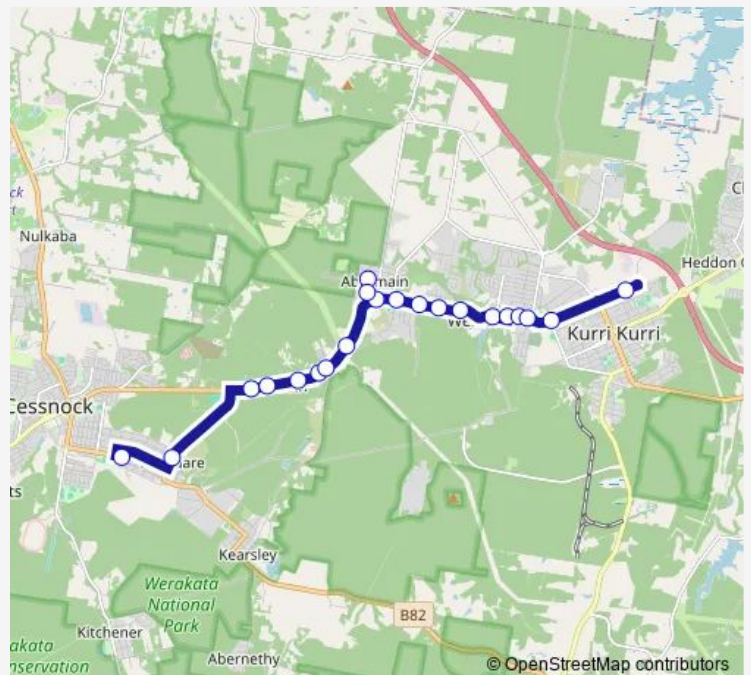

School Bus S941 Cessnock HS to Rutherford PS via Abermain Ps

[Go to website](#)

Direction

Cessnock High School, Aberdare Rd — Kurri Kurri High School, Northcote St

21 stops

[Open route schedule](#)

- Cessnock High School, Aberdare Rd
- Colliery St At Congewai St
- Cessnock Rd After Aberdare St
- Cessnock Rd At Kemp St
- Cessnock Rd Opp Henderson St
- Cessnock Rd Opp Fisher St
- Cessnock Rd Opp Northumberland St
- Cessnock Rd After Carrs Rd
- Cessnock Rd At Bathurst St
- Abermain Bowling Club, Goulburn St
- Abermain Public School, Goulburn St
- Cessnock Rd Opp Edgeworth David Memorial Park
- Cessnock Rd After Alfred St
- Cessnock Rd Before Church St
- Cessnock Rd Opp Date Av
- Cessnock Rd Before Kline St
- Station St Before First St
- First St At Hall St
- First St Before Government Rd
- Northcote St Opp Boundary St

Route schedule

Cessnock High School, Aberdare Rd — Kurri Kurri High School, Northcote St

Monday	—
Tuesday	—
Wednesday	14:05
Thursday	—
Friday	—
Saturday	—
Sunday	—

Route info

Direction: Cessnock High School, Aberdare Rd

Stops: 21

Trip Duration: 0 hour 45 min

S941 School Bus time schedules and route maps are available in an offline PDF at busmaps.com. Use the busmaps.com website to see live bus times, train schedule or subway schedule, and step-by-step directions for all public transit in Maitland