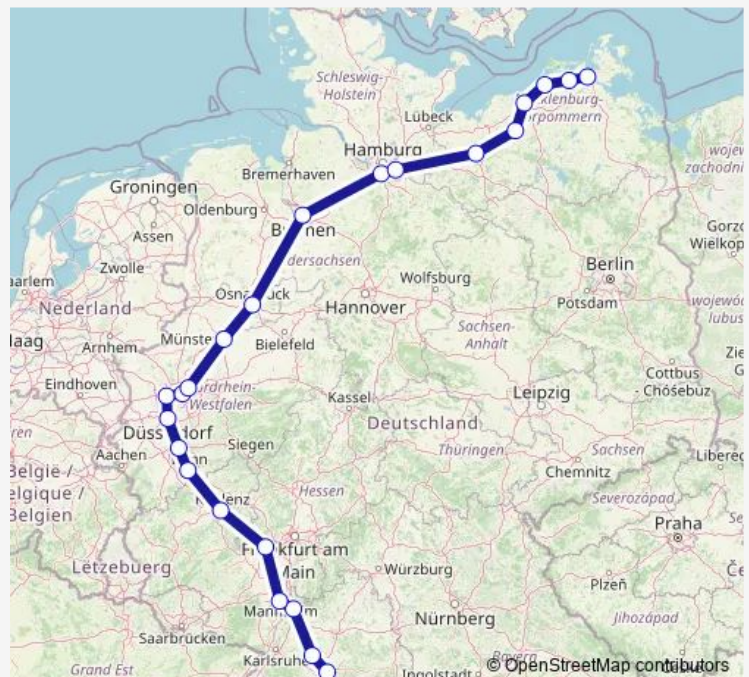

Mainz Hbf

Koblenz Hbf

Bonn Hbf

Köln Hbf

Düsseldorf Hbf

Duisburg Hbf

Essen Hbf

Gelsenkirchen Hbf

Münster(Westf)Hbf

Osnabrück Hbf

Bremen Hbf

Hamburg-Harburg

Hamburg Hbf

Schwerin Hbf

Bützow

Rostock Hbf

### Route schedule

Stuttgart Hbf — Stralsund Hbf

Monday 07:37

Tuesday 07:37

Wednesday —

Thursday —

Friday —

Saturday 07:08-07:37

### Route info

Direction: Stuttgart Hbf

Stops: 23

Trip Duration: 10 hour 39 min

■ IC 2216

Velgast

Stralsund Hbf