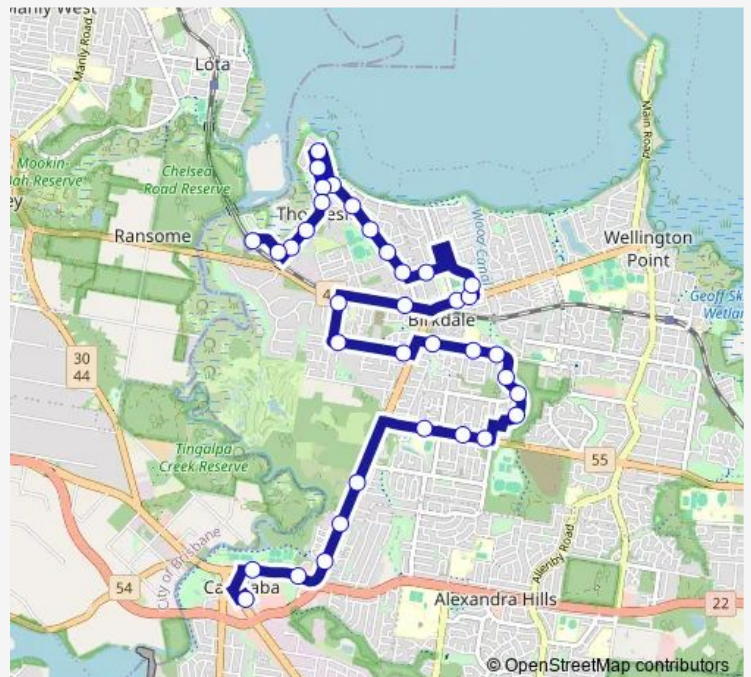

Bus 253 Capalaba - Thorneside

[Go to website](#)

Direction

Capalaba bus station, stop A — Thorneside station

36 stops

[Open route schedule](#)

- Capalaba bus station, stop A
- Old Cleveland Rd at Sam Sciacca Sportsfield
- Old Cleveland Rd at Anderson Street
- Old Cleveland Rd at Brewer Street
- Old Cleveland Rd at Daveson Road
- Old Cleveland Rd near Buckingham St
- Old Cleveland Rd East at Birkdale South Ss
- Old Cleveland Rd near Currawong Dr
- Old Cleveland Rd East at Randall Rd
- Spoonbill St near Finch St
- Spoonbill St near Burbank Rd
- Spoonbill St near Peacock Ct
- Collingwood Rd at Serendipity Close
- Prins Willem Alexander Village
- Collingwood Road at Redland Mobile Village
- Byng Rd at Almond Ave
- Byng Rd near Mecoli Ct
- Clive Rd near Bandiera St
- Quarry Rd near Rosewood St
- Birkdale Rd at Birkdale Primary School
- Birkdale Rd at Birkdale Fair

Route schedule

Capalaba bus station, stop A — Thorneside station

Monday	—
Tuesday	—
Wednesday	—
Thursday	—
Friday	—
Saturday	08:17-16:17
Sunday	—

Route info

Direction: Capalaba bus station, stop A

Stops: 36

Trip Duration: 0 hour 30 min

253 — Capalaba - Thorneside