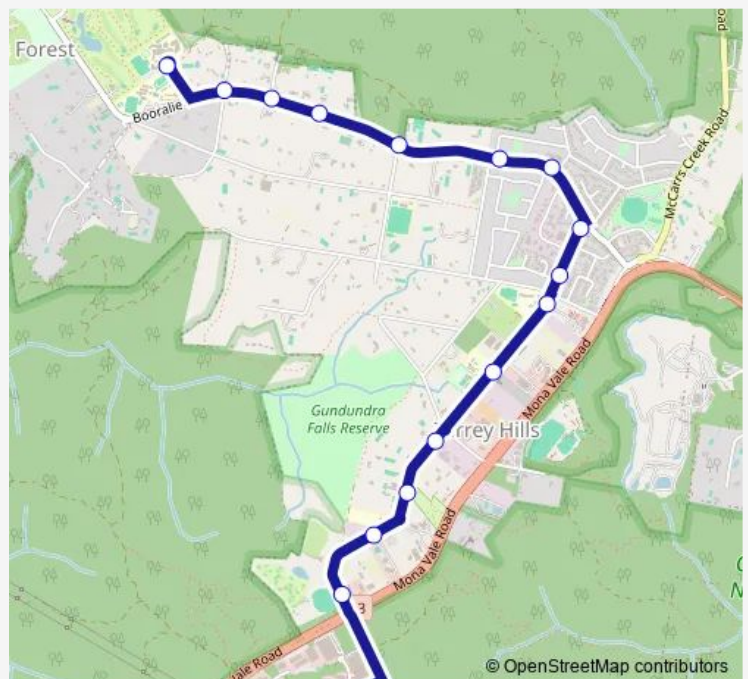

Myoora Rd Before Mona Vale Rd

Garigal Rd Opp Belrose Super Centre

Route schedule

Northern Beaches Christian School, Echunga Rd — Garigal Rd Opp Belrose Super Centre

Monday	15:30
Tuesday	15:30
Wednesday	15:30
Thursday	15:30
Friday	15:30
Saturday	—
Sunday	—

Route info

Direction: Northern Beaches Christian School, Echunga Rd

Stops: 16

Trip Duration: 0 hour 17 min

253 School Bus time schedules and route maps are available in an offline PDF at busmaps.com. Use the busmaps.com website to see live bus times, train schedule or subway schedule, and step-by-step directions for all public transit in Sydney