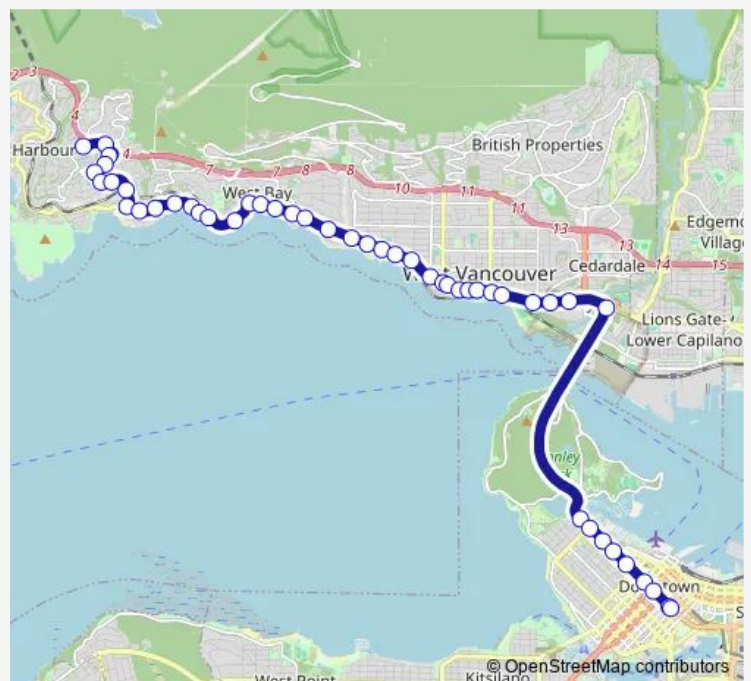

Westbound Marine Dr @ 18 St

Westbound Marine Dr @ 19 St

Westbound Marine Dr @ 20 St

Westbound Marine Dr @ 21 St

Westbound Marine Dr @ 22 St

Westbound Marine Dr @ 23 St

Route schedule

Westbound W Georgia St @ Richards St — Eastbound
Caulfeild Dr @ Headland Dr

Monday 06:13-22:24

Tuesday 06:13-22:24

Wednesday 06:13-22:24

Thursday 06:13-22:24

Friday 06:13-22:24

Saturday 07:15-22:24

Sunday 08:15-22:24

Route info

Direction: Westbound W Georgia St @ Richards St

Stops: 48

Trip Duration: 0 hour 47 min

■ 253 — Caulfeild/Vancouver/Park Royal

Westbound Marine Dr @ 24 St

Westbound Marine Dr @ 25 St

Westbound Marine Dr @ 26 St