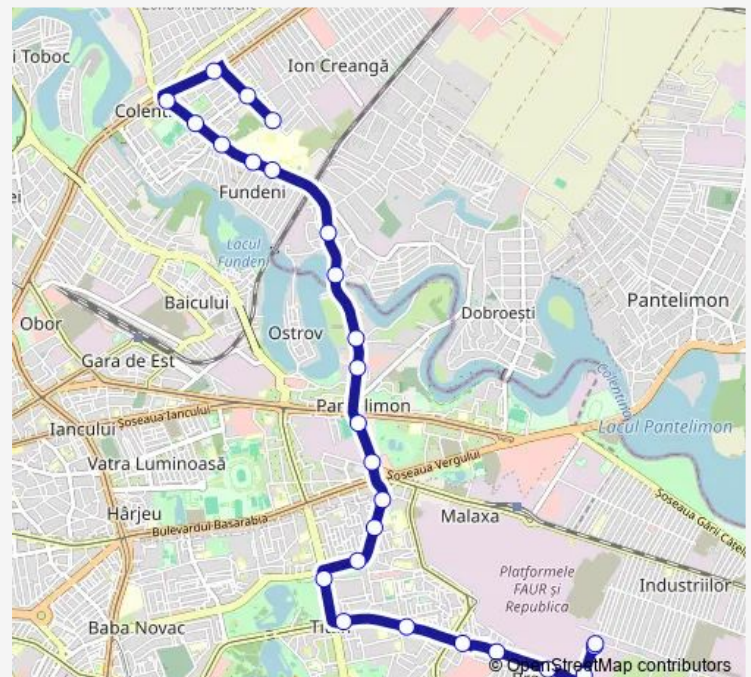

Soseaua Pantelimon

Facultatea de Pompieri

Bd. Basarabia

Liceul Nichita Stanescu

Constantin Brancusi

Parcul Titan

Liviu Rebreanu

Barajul Dunarii

Saturday 04:45-22:55

Sunday 04:45-22:55

Route info

Direction: Spitalul Fundeni

Stops: 25

Trip Duration: 0 hour 31 min

Fruntas Stan Constantin

Varasti

Gura Siriului

Parc Teilor

Direction

Parc Teilor — Spitalul Fundeni

24 stops

[Open route schedule](#)

Parc Teilor

Gura Siriului

Monday 04:45-22:55

Tuesday 04:45-22:55

Wednesday 04:45-22:55

Thursday 04:45-22:55

Friday 04:45-22:55

Saturday 04:45-22:55

Sunday 04:45-22:55

Route info